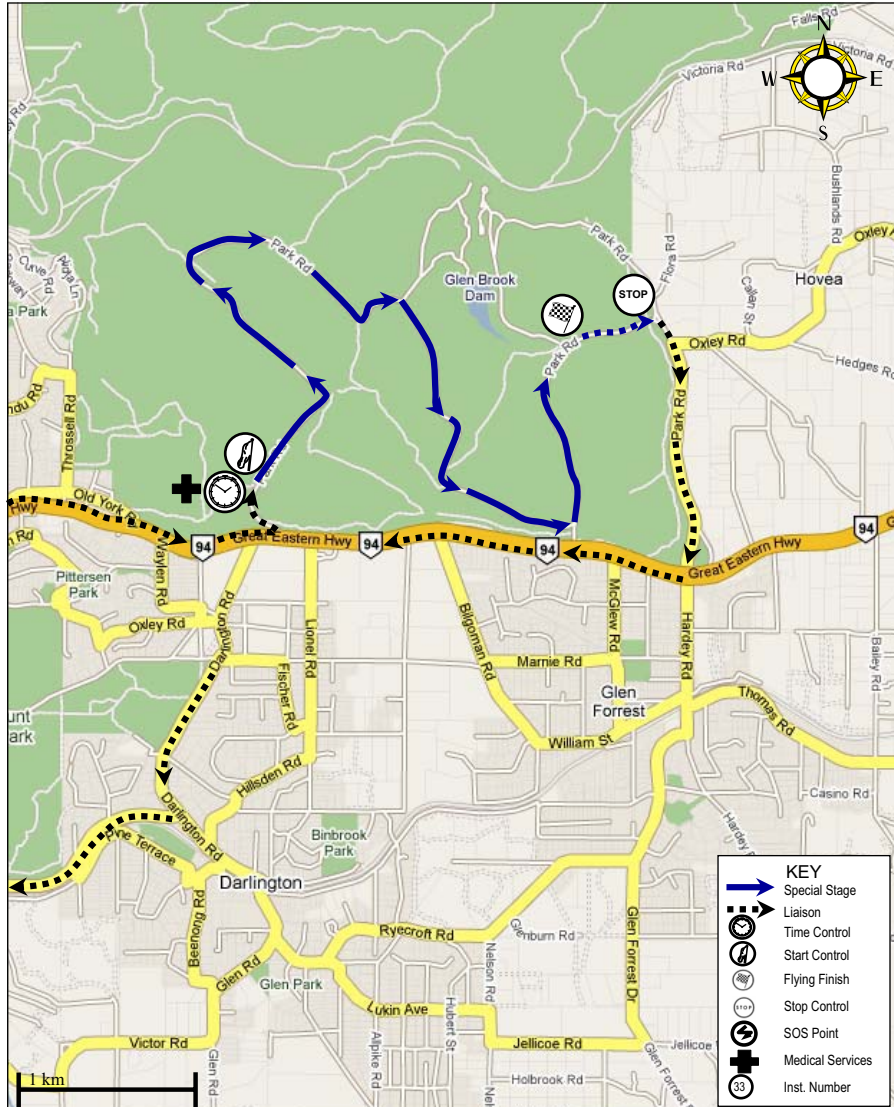

John Forrest Special Stage
Friday 27th August 2010

ROAD CLOSURE TIMES

Date	Road Closed	Rally Action	Road Open
27th August	9:20am	10:20am to 2:30pm	2:30pm

Road Open time is approximate only, the roads will be opened as soon as it is safe to do so.

John Forrest Reverse Special Stage
Friday 27th August 2010

ROAD CLOSURE TIMES

Date	Road Closed	Rally Action	Road Open
27th August	2:30pm	3:00pm to 4:30pm	4:30pm

Road Open time is approximate only, the roads will be opened as soon as it is safe to do so.