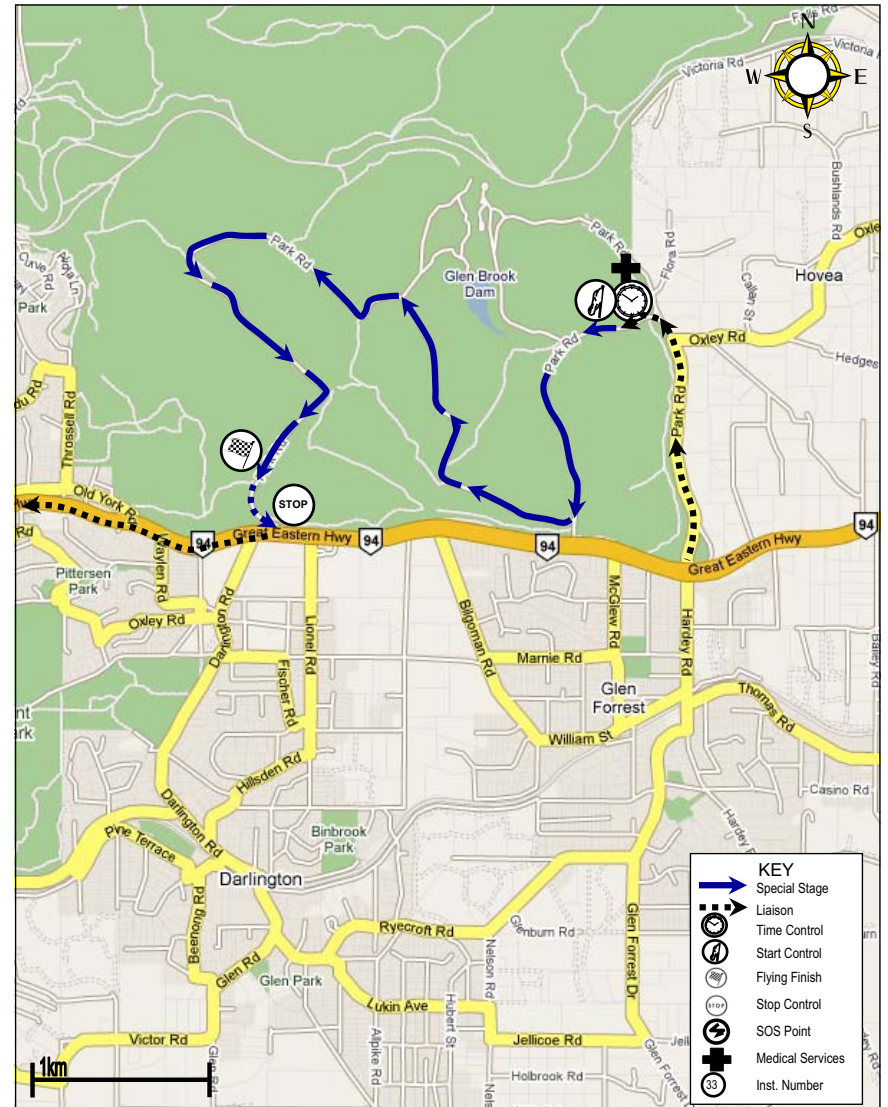

John Forrest Special Stage
Friday 27th August 2010

ROAD CLOSURE TIMES

Date	Road Closed	Rally Action	Road Open
27th August	9:20am	10:20am to 2:30pm	2:30pm

Road Open time is approximate only, the roads will be opened as soon as it is safe to do so.

John Forrest Reverse Special Stage
Friday 27th August 2010

ROAD CLOSURE TIMES

Date	Road Closed	Rally Action	Road Open
27th August	2:30pm	3:00pm to 4:30pm	4:30pm

Road Open time is approximate only, the roads will be opened as soon as it is safe to do so.