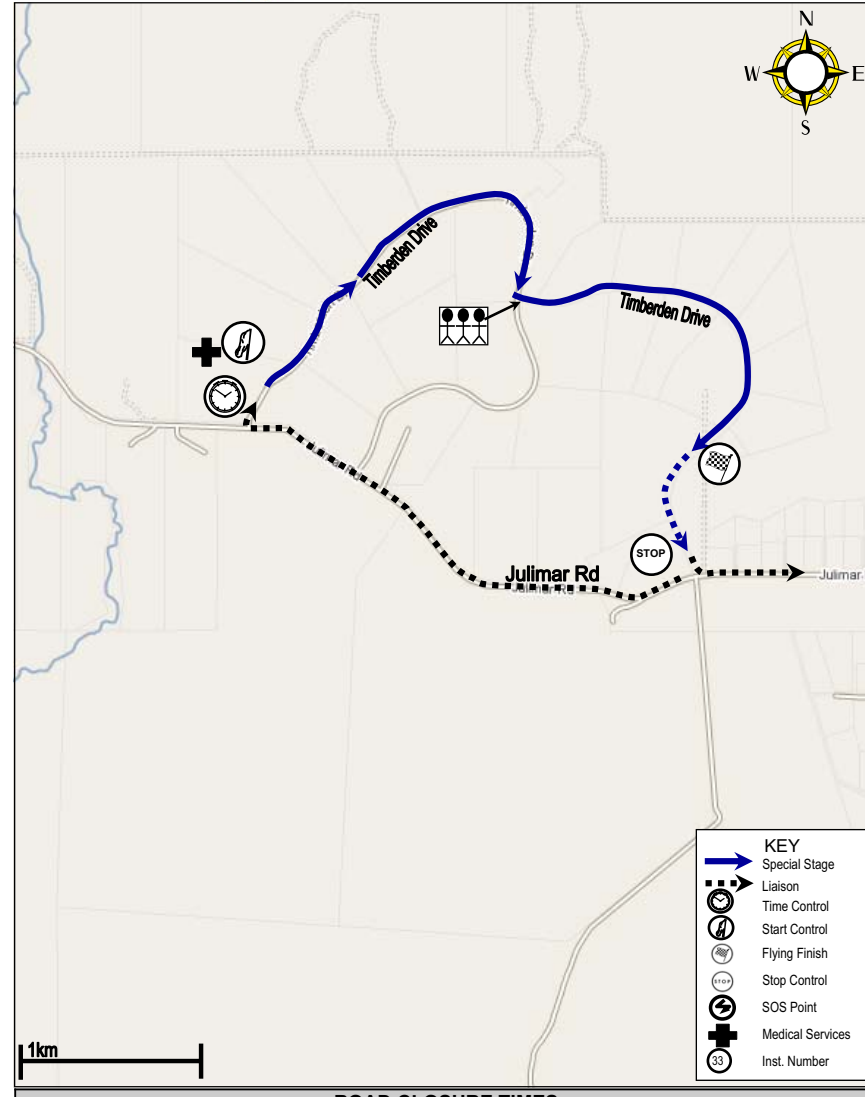

**Timberden Reverse  
Special Stage  
Saturday 28 August 2010**

- KEY**
- Special Stage
  - Liaison
  - Time Control
  - Start Control
  - Flying Finish
  - Stop Control
  - SOS Point
  - Medical Services
  - Inst. Number

**ROAD CLOSURE TIMES**

Date	Road Closed	Rally Action	Road Open
28th August	12:00pm 2:45pm	12:40pm to 1:40pm 3:35pm to 4:35pm	2:00pm 5:10pm

Road Open time is approximate only, the roads will be opened as soon as it is safe to do so.

**Timberden  
Special Stage  
Sunday 29th August 2010**

- KEY**
- Special Stage
  - Liaison
  - Time Control
  - Start Control
  - Flying Finish
  - Stop Control
  - SOS Point
  - Medical Services
  - Inst. Number

**ROAD CLOSURE TIMES**

Date	Road Closed	Rally Action	Road Open
29th August	9:00am 11:30am	9:50am to 10:50am 12:00pm to 1:00pm	11:20am 1:30pm

Road Open time is approximate only, the roads will be opened as soon as it is safe to do so.