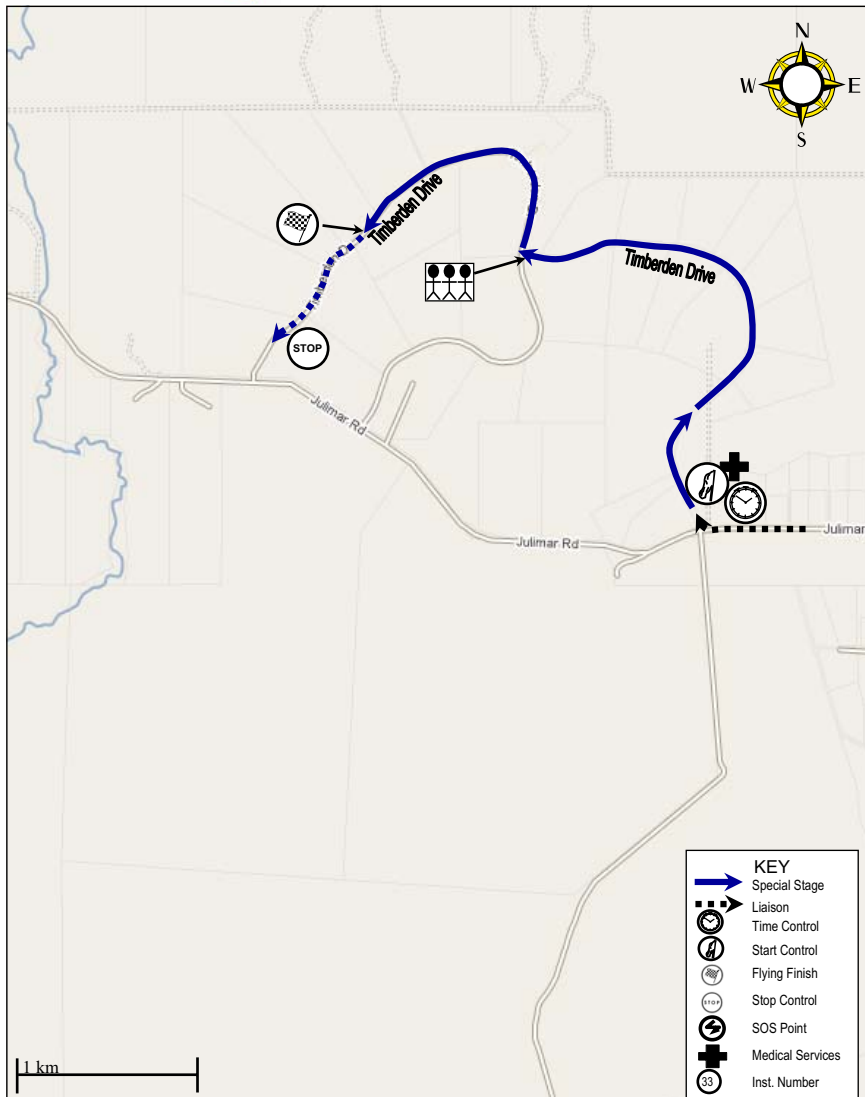

**Timberden Reverse  
Special Stage  
Saturday 28 August 2010**

- KEY**
- Special Stage
  - Liaison
  - Time Control
  - Start Control
  - Flying Finish
  - Stop Control
  - SOS Point
  - Medical Services
  - Inst. Number

**ROAD CLOSURE TIMES**

Date	Road Closed	Rally Action	Road Open
28th August	12:00pm 2:45pm	12:40pm to 1:40pm 3:35pm to 4:35pm	2:00pm 5:10pm

Road Open time is approximate only, the roads will be opened as soon as it is safe to do so.

**Timberden  
Special Stage  
Sunday 29th August 2010**

- KEY**
- Special Stage
  - Liaison
  - Time Control
  - Start Control
  - Flying Finish
  - Stop Control
  - SOS Point
  - Medical Services
  - Inst. Number

**ROAD CLOSURE TIMES**

Date	Road Closed	Rally Action	Road Open
29th August	9:00am 11:30am	9:50am to 10:50am 12:00pm to 1:00pm	11:20am 1:30pm

Road Open time is approximate only, the roads will be opened as soon as it is safe to do so.