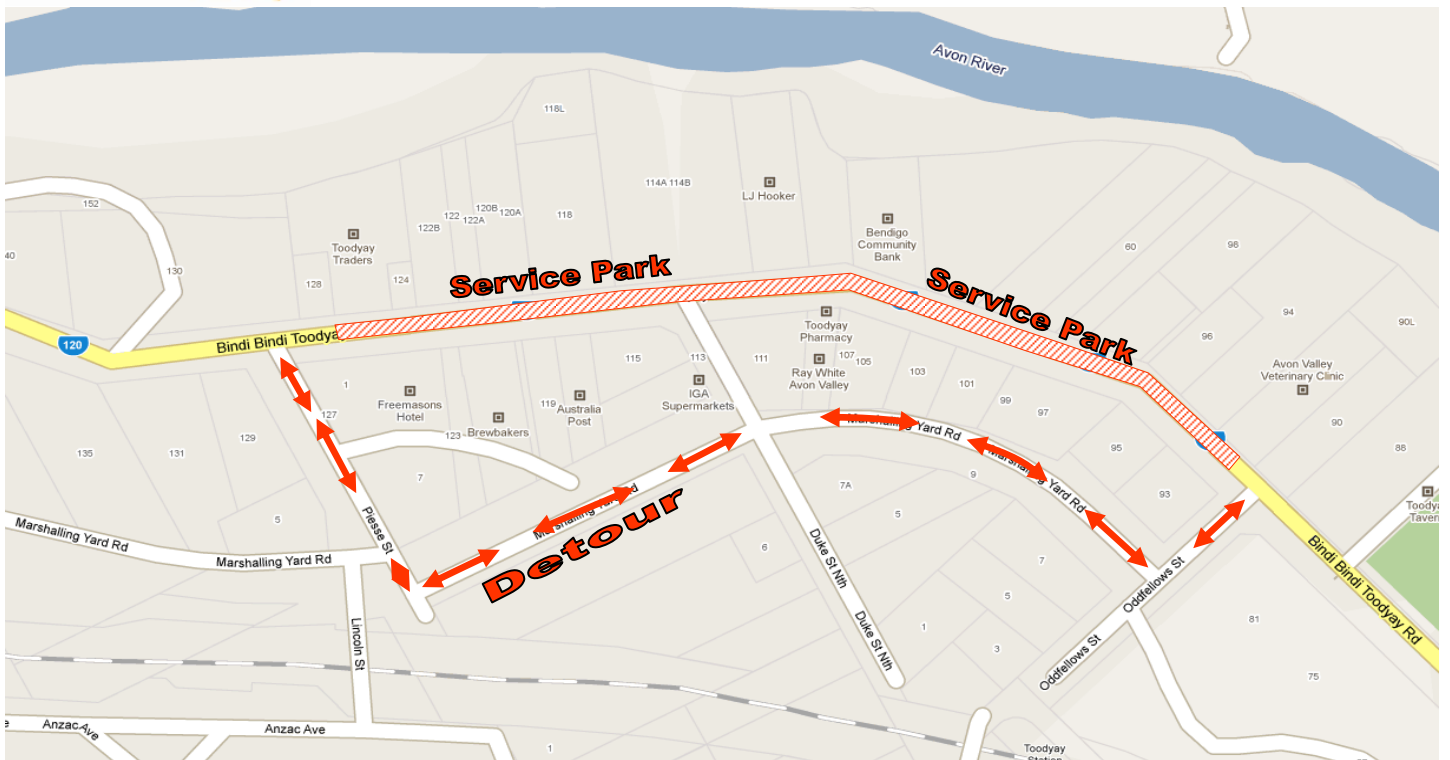

Toodyay Saturday Service Park Charcoal Lane

ROAD CLOSURE TIMES

Date	Road Closed	Rally Action	Road Open
28th August	09:00am	11:20am to 4:15pm	4:30pm

Toodyay Sunday Service Park Stirling Terrace

ROAD CLOSURE TIMES

Date	Road Closed	Rally Action	Road Open
29th August	07:30am	8:35am to 1:30pm	1:30pm