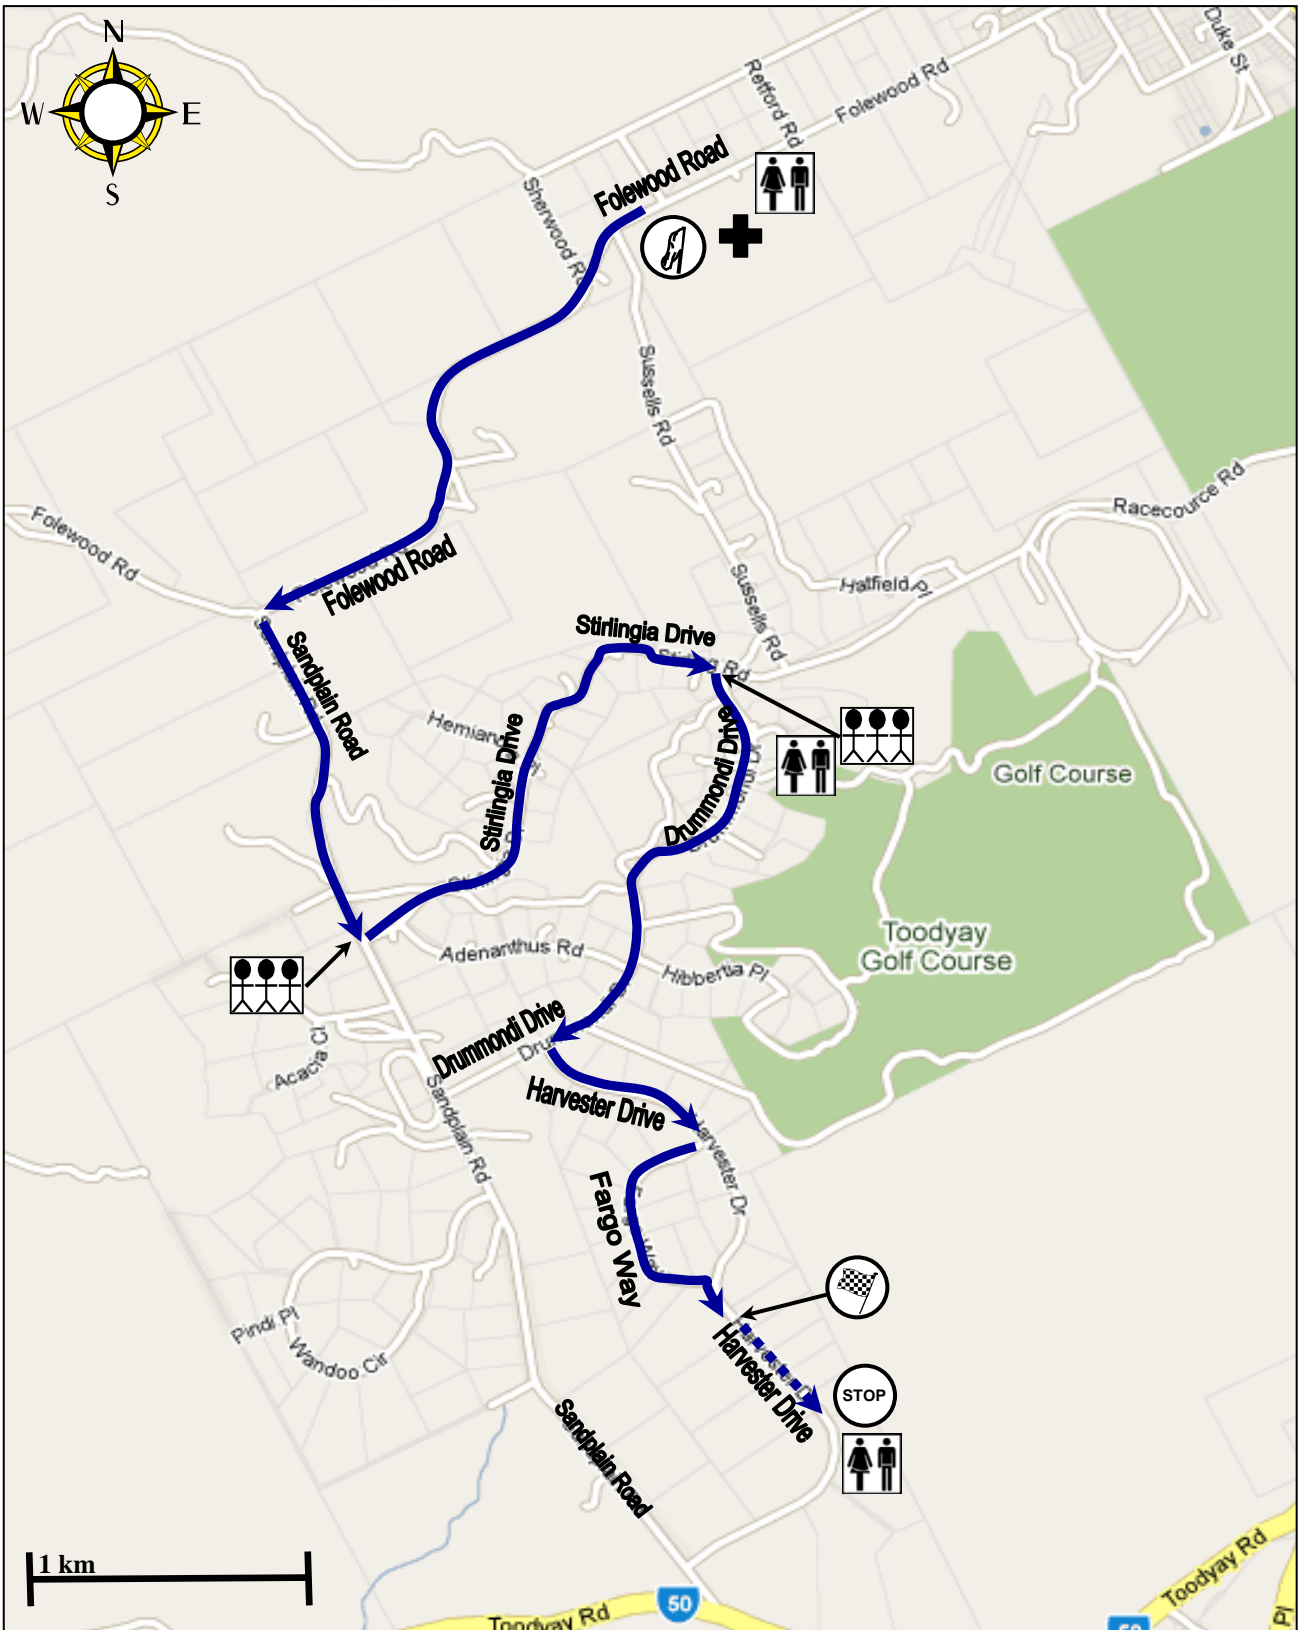

ROAD CLOSURE TIMES

Date	Road Closed	Rally Action	Road Open
27th August	12:00pm	12:20pm to 1:20pm 1:25pm to 2:25pm	3:30pm

Road Open time is approximate only, the roads will be opened as soon as it is safe to do so.

Also see Toodyay Reverse Special Stage that uses similar roads on Saturday morning and Toodyay Special Stage on Sunday

ROAD CLOSURE TIMES

Date	Road Closed	Rally Action	Road Open
27th August	8:30am	9:35am to 10:30am 10:30am to 11:35am	See Racecourse Stage

Road Open time is approximate only, the roads will be opened as soon as it is safe to do so.
Also see Racecourse Special Stage that uses similar roads on Saturday
and Toodyay Special Stage on Sunday

ROAD CLOSURE TIMES

Date	Road Closed	Rally Action	Road Open
28th August	8:00am	9:05am to 10:05am 10:50am to 11:50am	12:20pm

Road Open time is approximate only, the roads will be opened as soon as it is safe to do so.

Also see Toodyay Reverse Special Stage that uses similar roads on Saturday morning and Toodyay Reverse Special Stage on Sunday afternoon