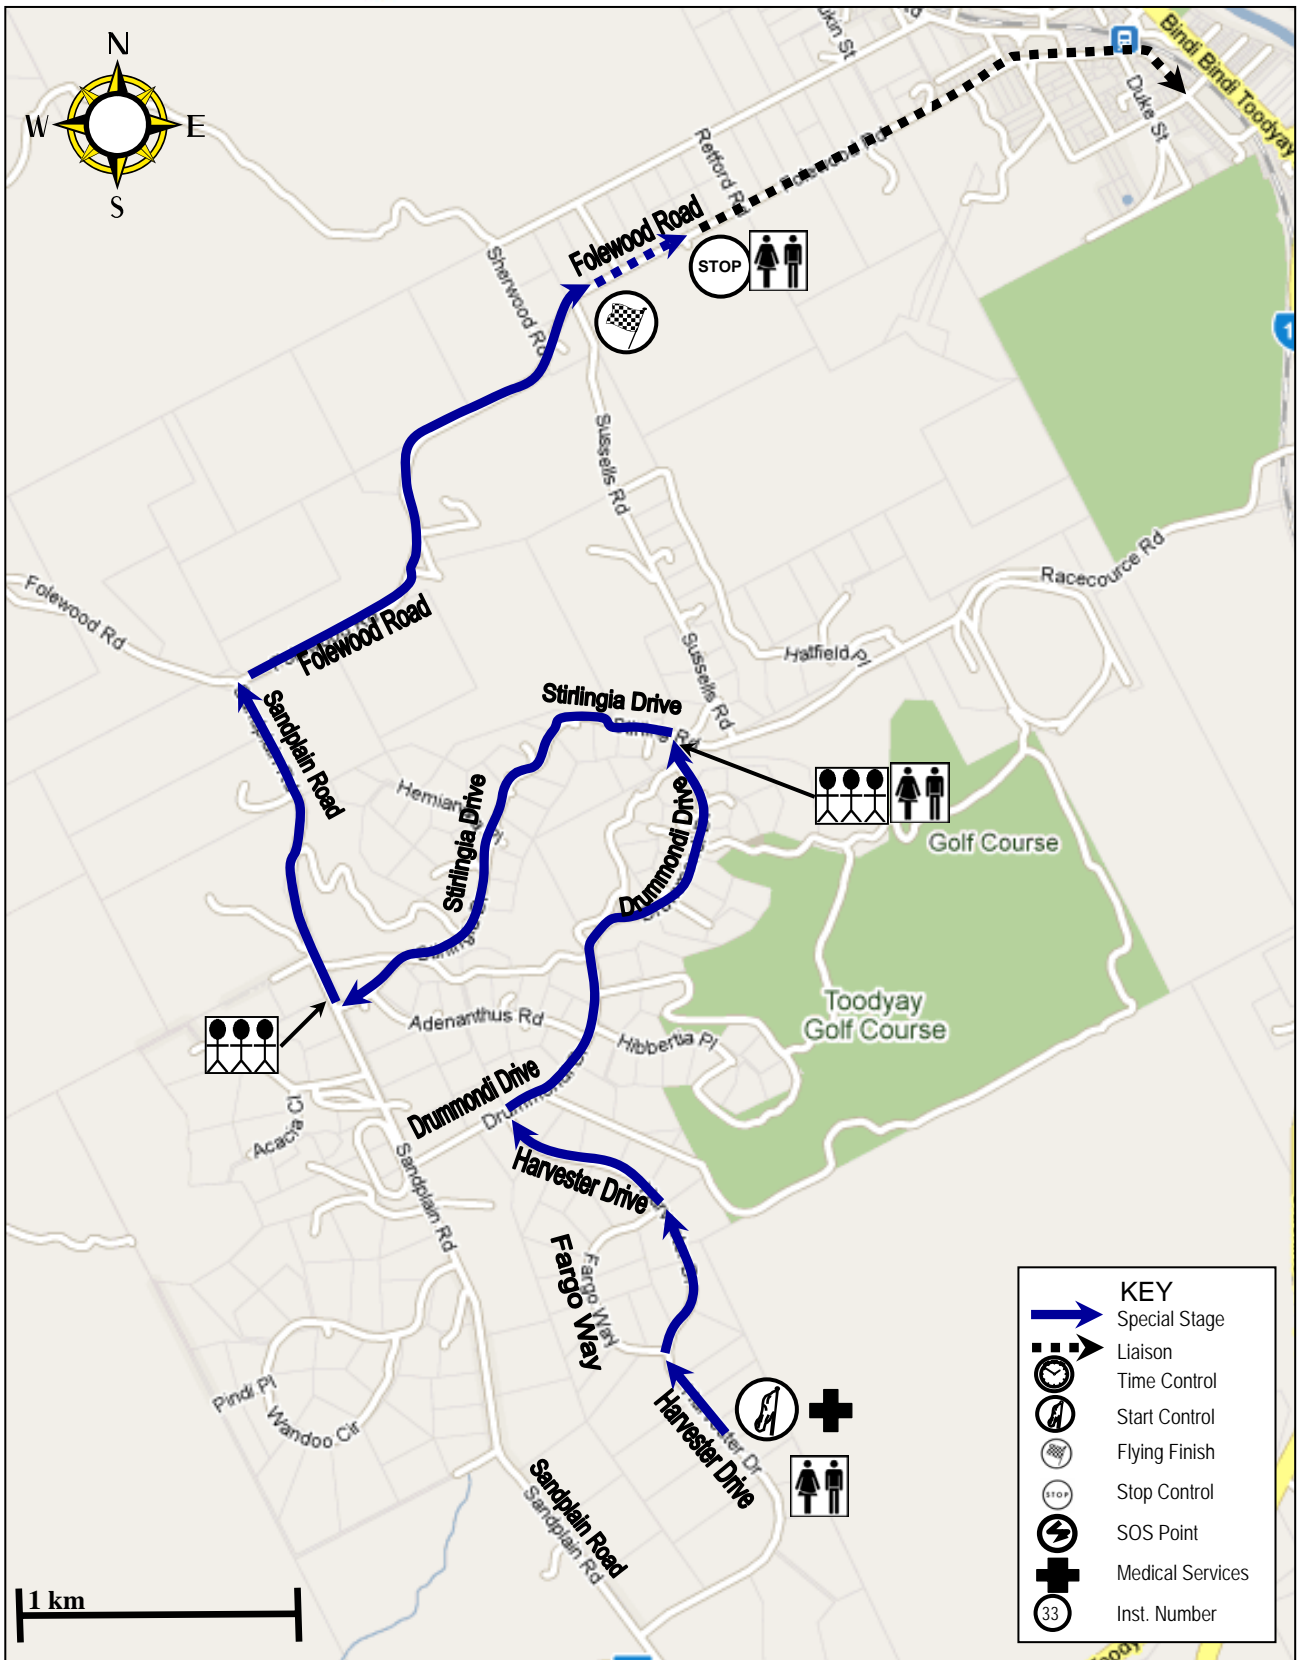

ROAD CLOSURE TIMES

Date	Road Closed	Rally Action	Road Open
27th August	12:00pm	12:20pm to 1:20pm 1:25pm to 2:25pm	3:30pm

Road Open time is approximate only, the roads will be opened as soon as it is safe to do so.

Also see Toodyay Reverse Special Stage that uses similar roads on Saturday morning and Toodyay Special Stage on Sunday

ROAD CLOSURE TIMES

Date	Road Closed	Rally Action	Road Open
27th August	8:30am	9:35am to 10:30am 10:30am to 11:35am	See Racecourse Stage

Road Open time is approximate only, the roads will be opened as soon as it is safe to do so.
Also see Racecourse Special Stage that uses similar roads on Saturday
and Toodyay Special Stage on Sunday

ROAD CLOSURE TIMES

Date	Road Closed	Rally Action	Road Open
28th August	8:00am	9:05am to 10:05am 10:50am to 11:50am	12:20pm

Road Open time is approximate only, the roads will be opened as soon as it is safe to do so.

Also see Toodyay Reverse Special Stage that uses similar roads on Saturday morning and Toodyay Reverse Special Stage on Sunday afternoon