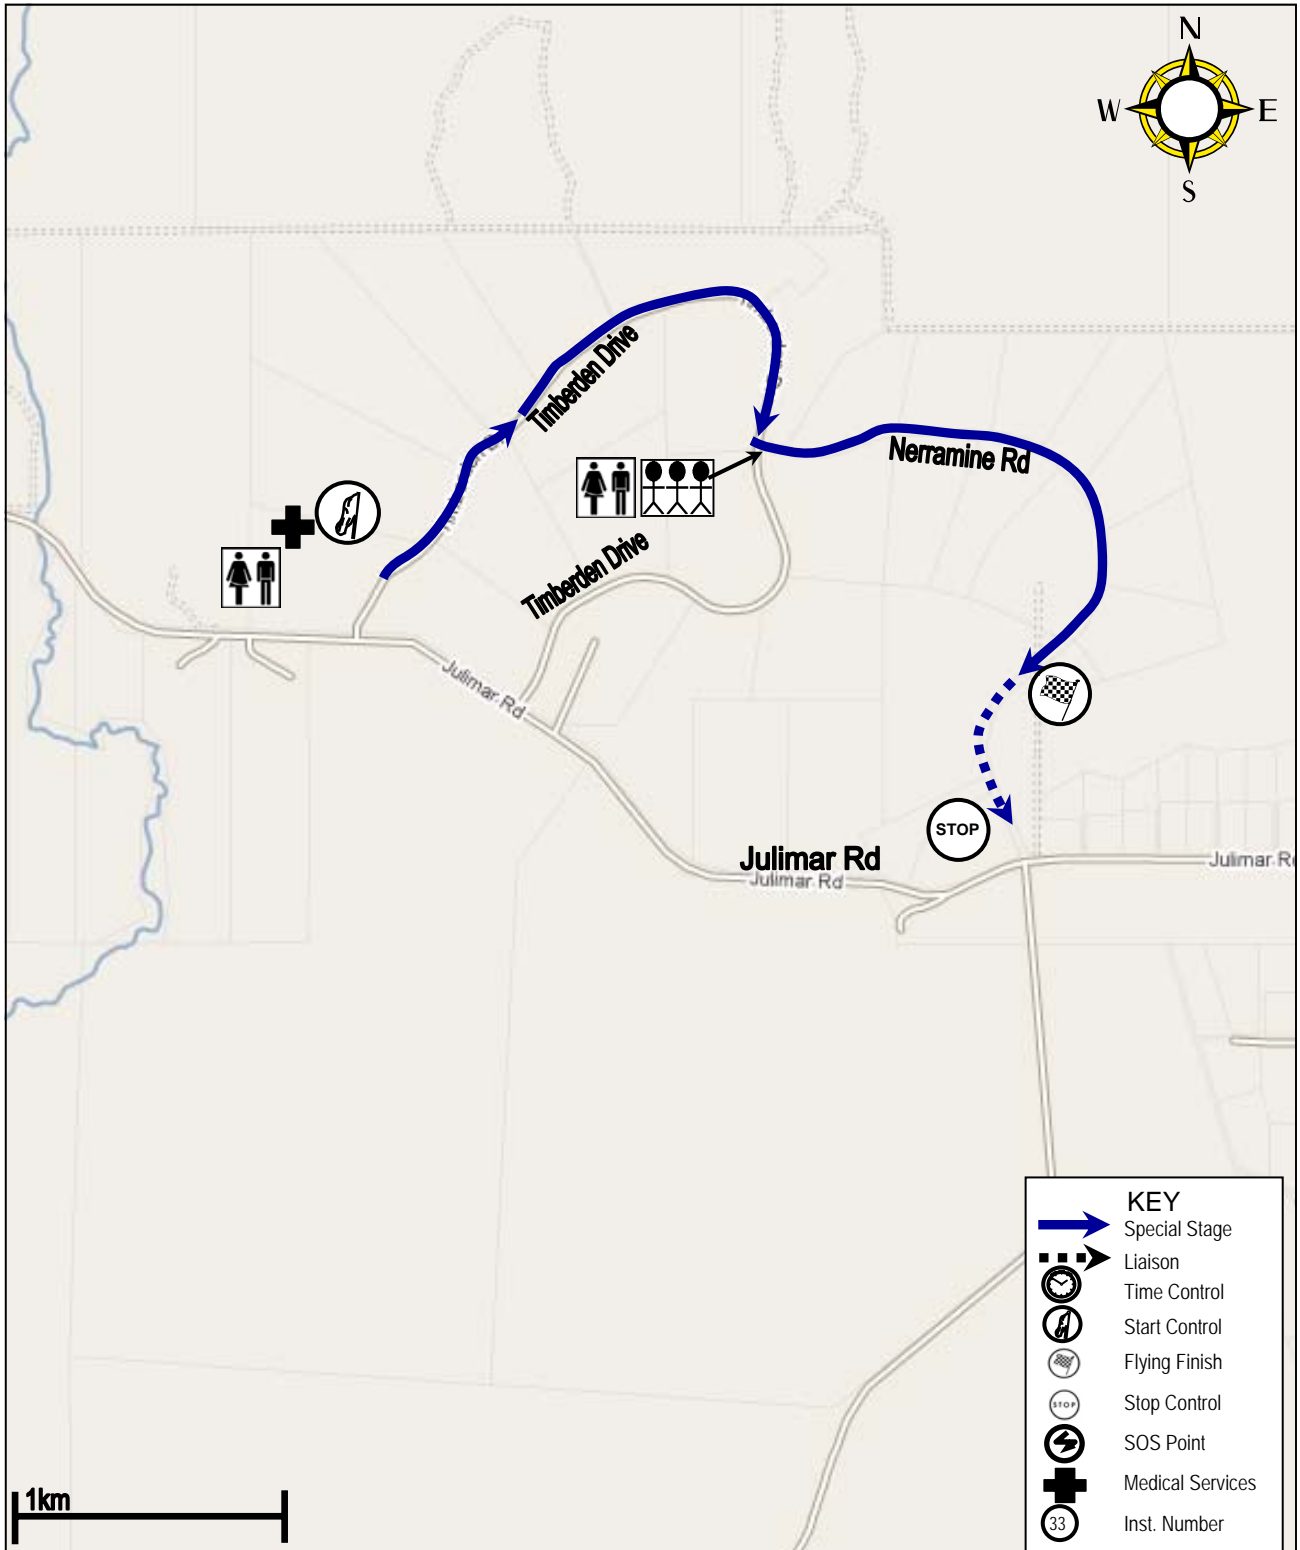

KEY	
	Special Stage
	Liaison
	Time Control
	Start Control
	Flying Finish
	Stop Control
	SOS Point
	Medical Services
	Inst. Number

ROAD CLOSURE TIMES			
Date	Road Closed	Rally Action	Road Open
27th August	10:10am	11:10am to 12:30pm 2:10pm to 3:10pm	4:10pm

Road Open time is approximate only, the roads will be opened as soon as it is safe to do so.
Also see Timberden Special Stage that runs on Sunday

ROAD CLOSURE TIMES			
Date	Road Closed	Rally Action	Road Open
28th August	8:30am	9:50am to 10:50am 11:30am to 12:30am	1:00pm

Road Open time is approximate only, the roads will be opened as soon as it is safe to do so.

Also see Timberden Reverse Special Stage that runs on Saturday