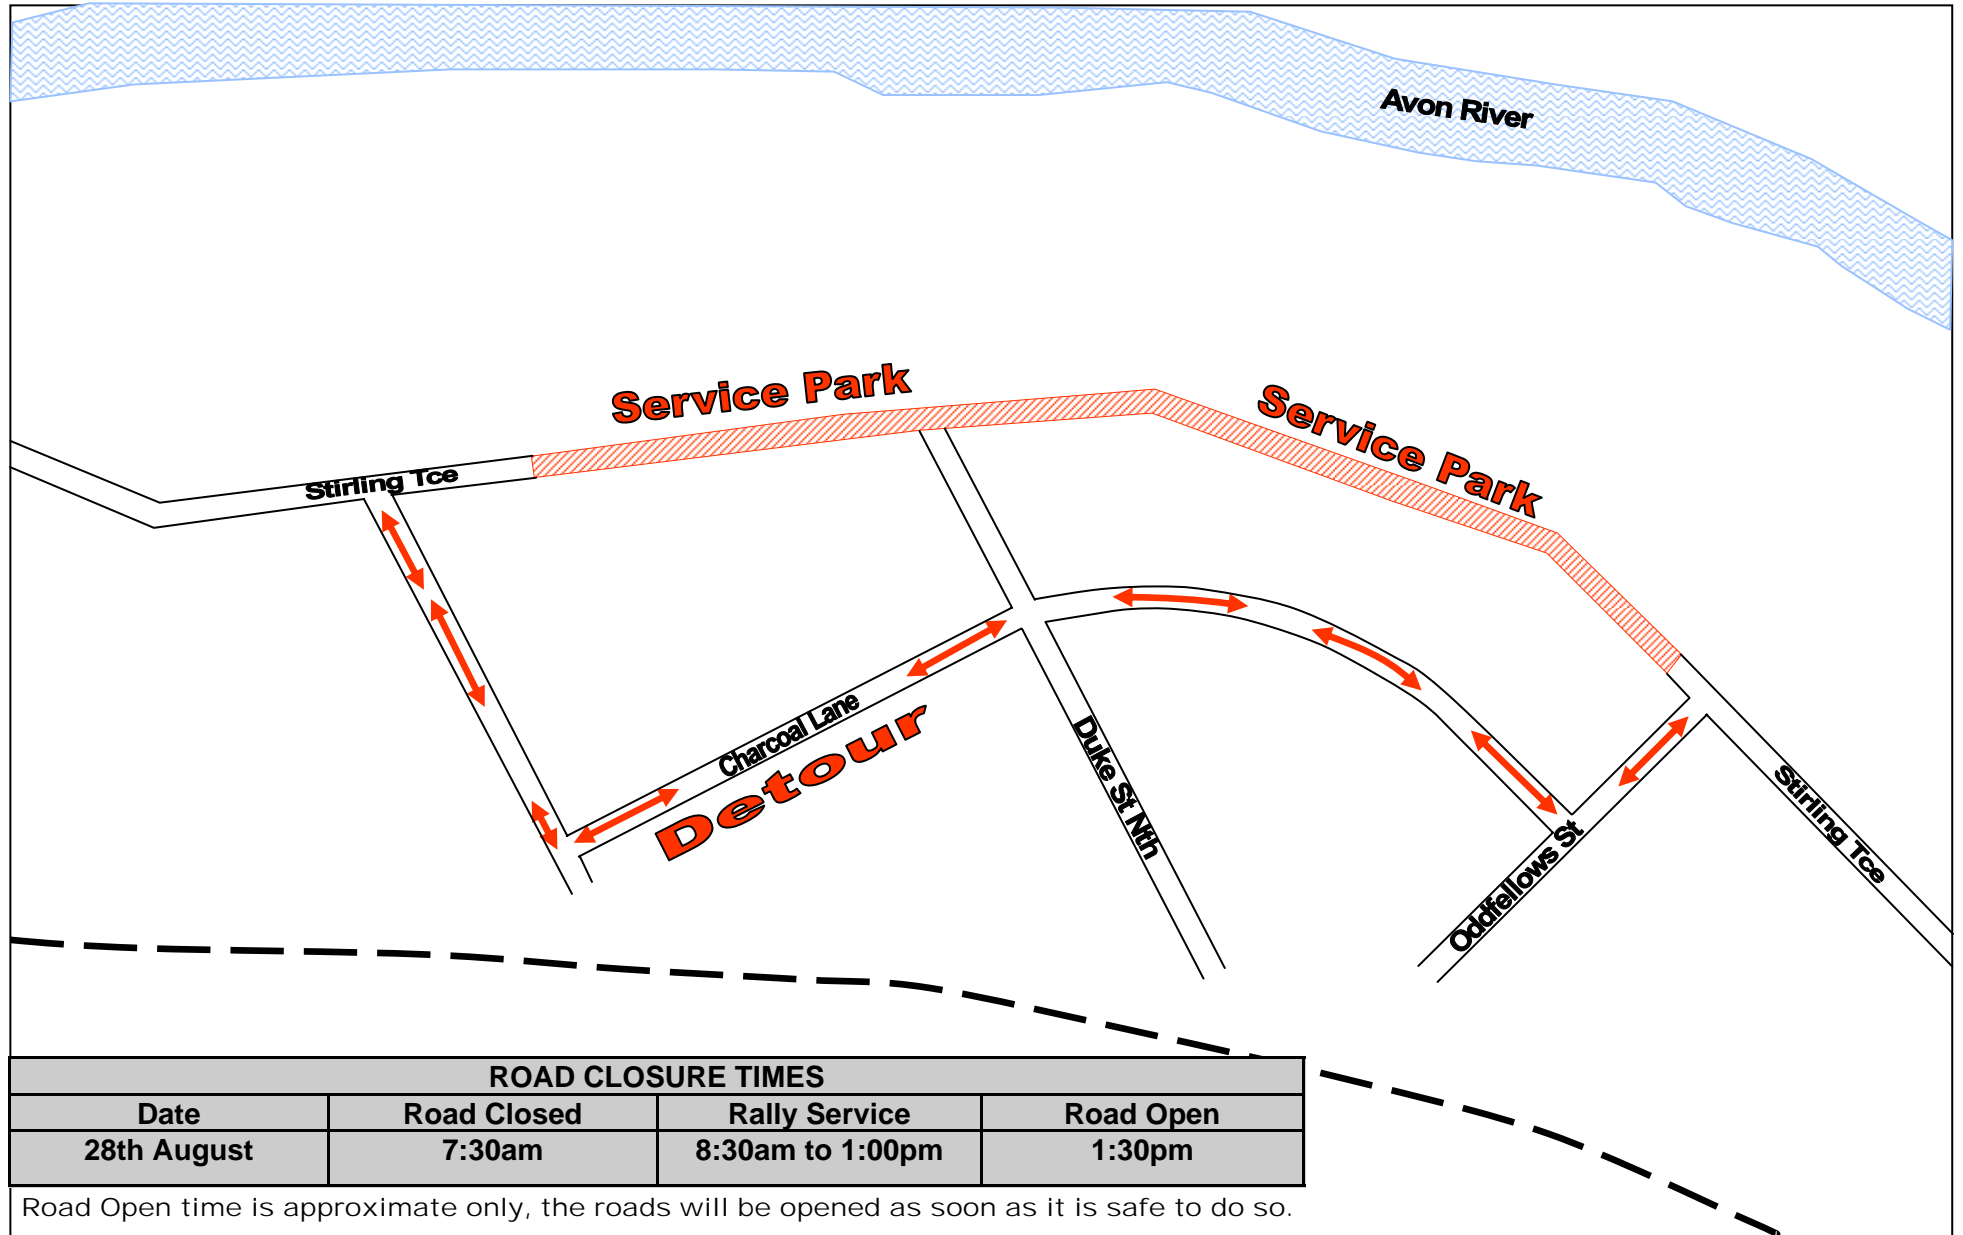

Toodyay Sunday Service Park
 Stirling Terrace
 Sunday 28th August

ROAD CLOSURE TIMES			
Date	Road Closed	Rally Service	Road Open
28th August	7:30am	8:30am to 1:00pm	1:30pm

Road Open time is approximate only, the roads will be opened as soon as it is safe to do so.