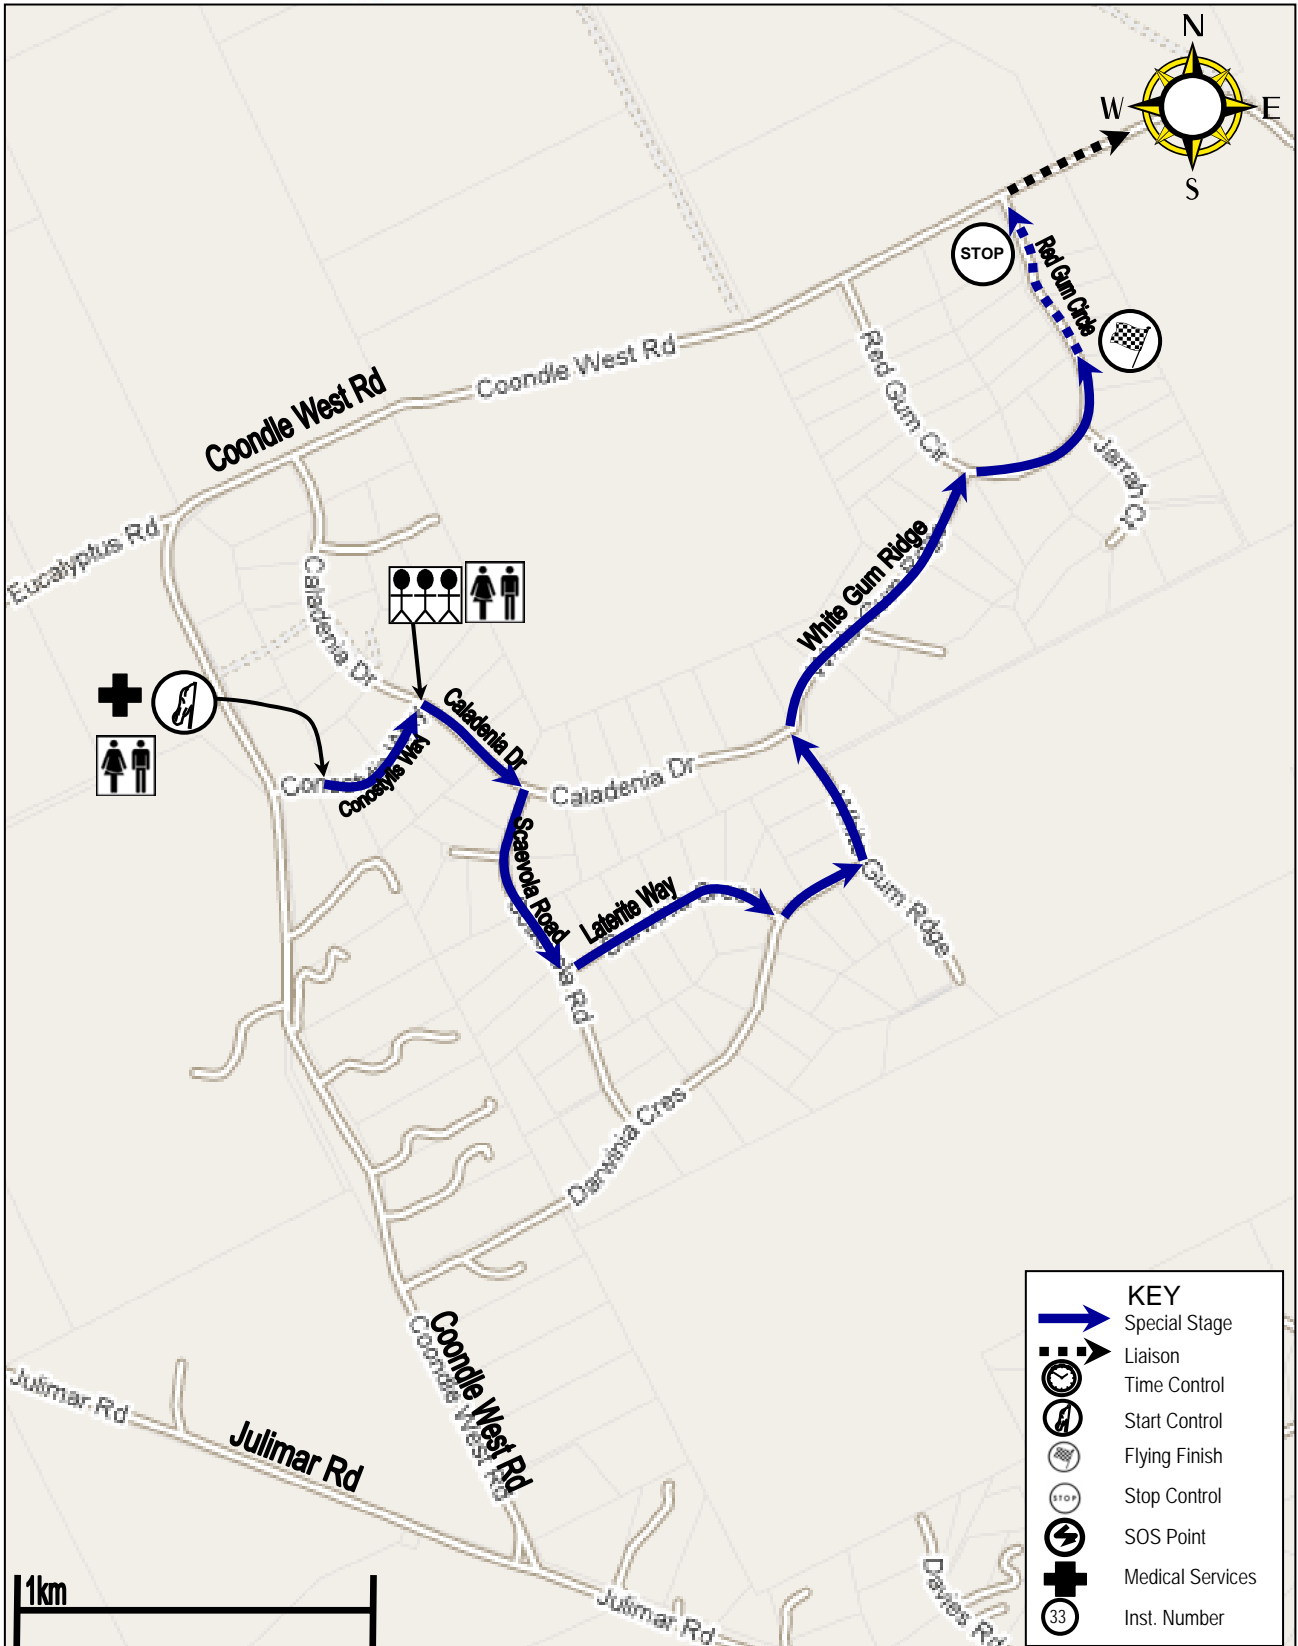

KEY	
	Special Stage
	Liaison
	Time Control
	Start Control
	Flying Finish
	Stop Control
	SOS Point
	Medical Services
	Inst. Number

ROAD CLOSURE TIMES			
Date	Road Closed	Rally Action	Road Open
27th August	9:55am	10:55am to 11:55am 12:55pm to 1:55pm	2:25pm

Road Open time is approximate only, the roads will be opened as soon as it is safe to do so.

Also see Coondle Special Stage that runs on Sunday

KEY	
	Special Stage
	Liaison
	Time Control
	Start Control
	Flying Finish
	Stop Control
	SOS Point
	Medical Services
	Inst. Number

ROAD CLOSURE TIMES			
Date	Road Closed	Rally Action	Road Open
28th August	8:30am	9:35am to 10:35am 11:20am to 12:20pm	12:50pm

Road Open time is approximate only, the roads will be opened as soon as it is safe to do so.  
 Also see Coondle Reverse Special Stage that runs on Saturday