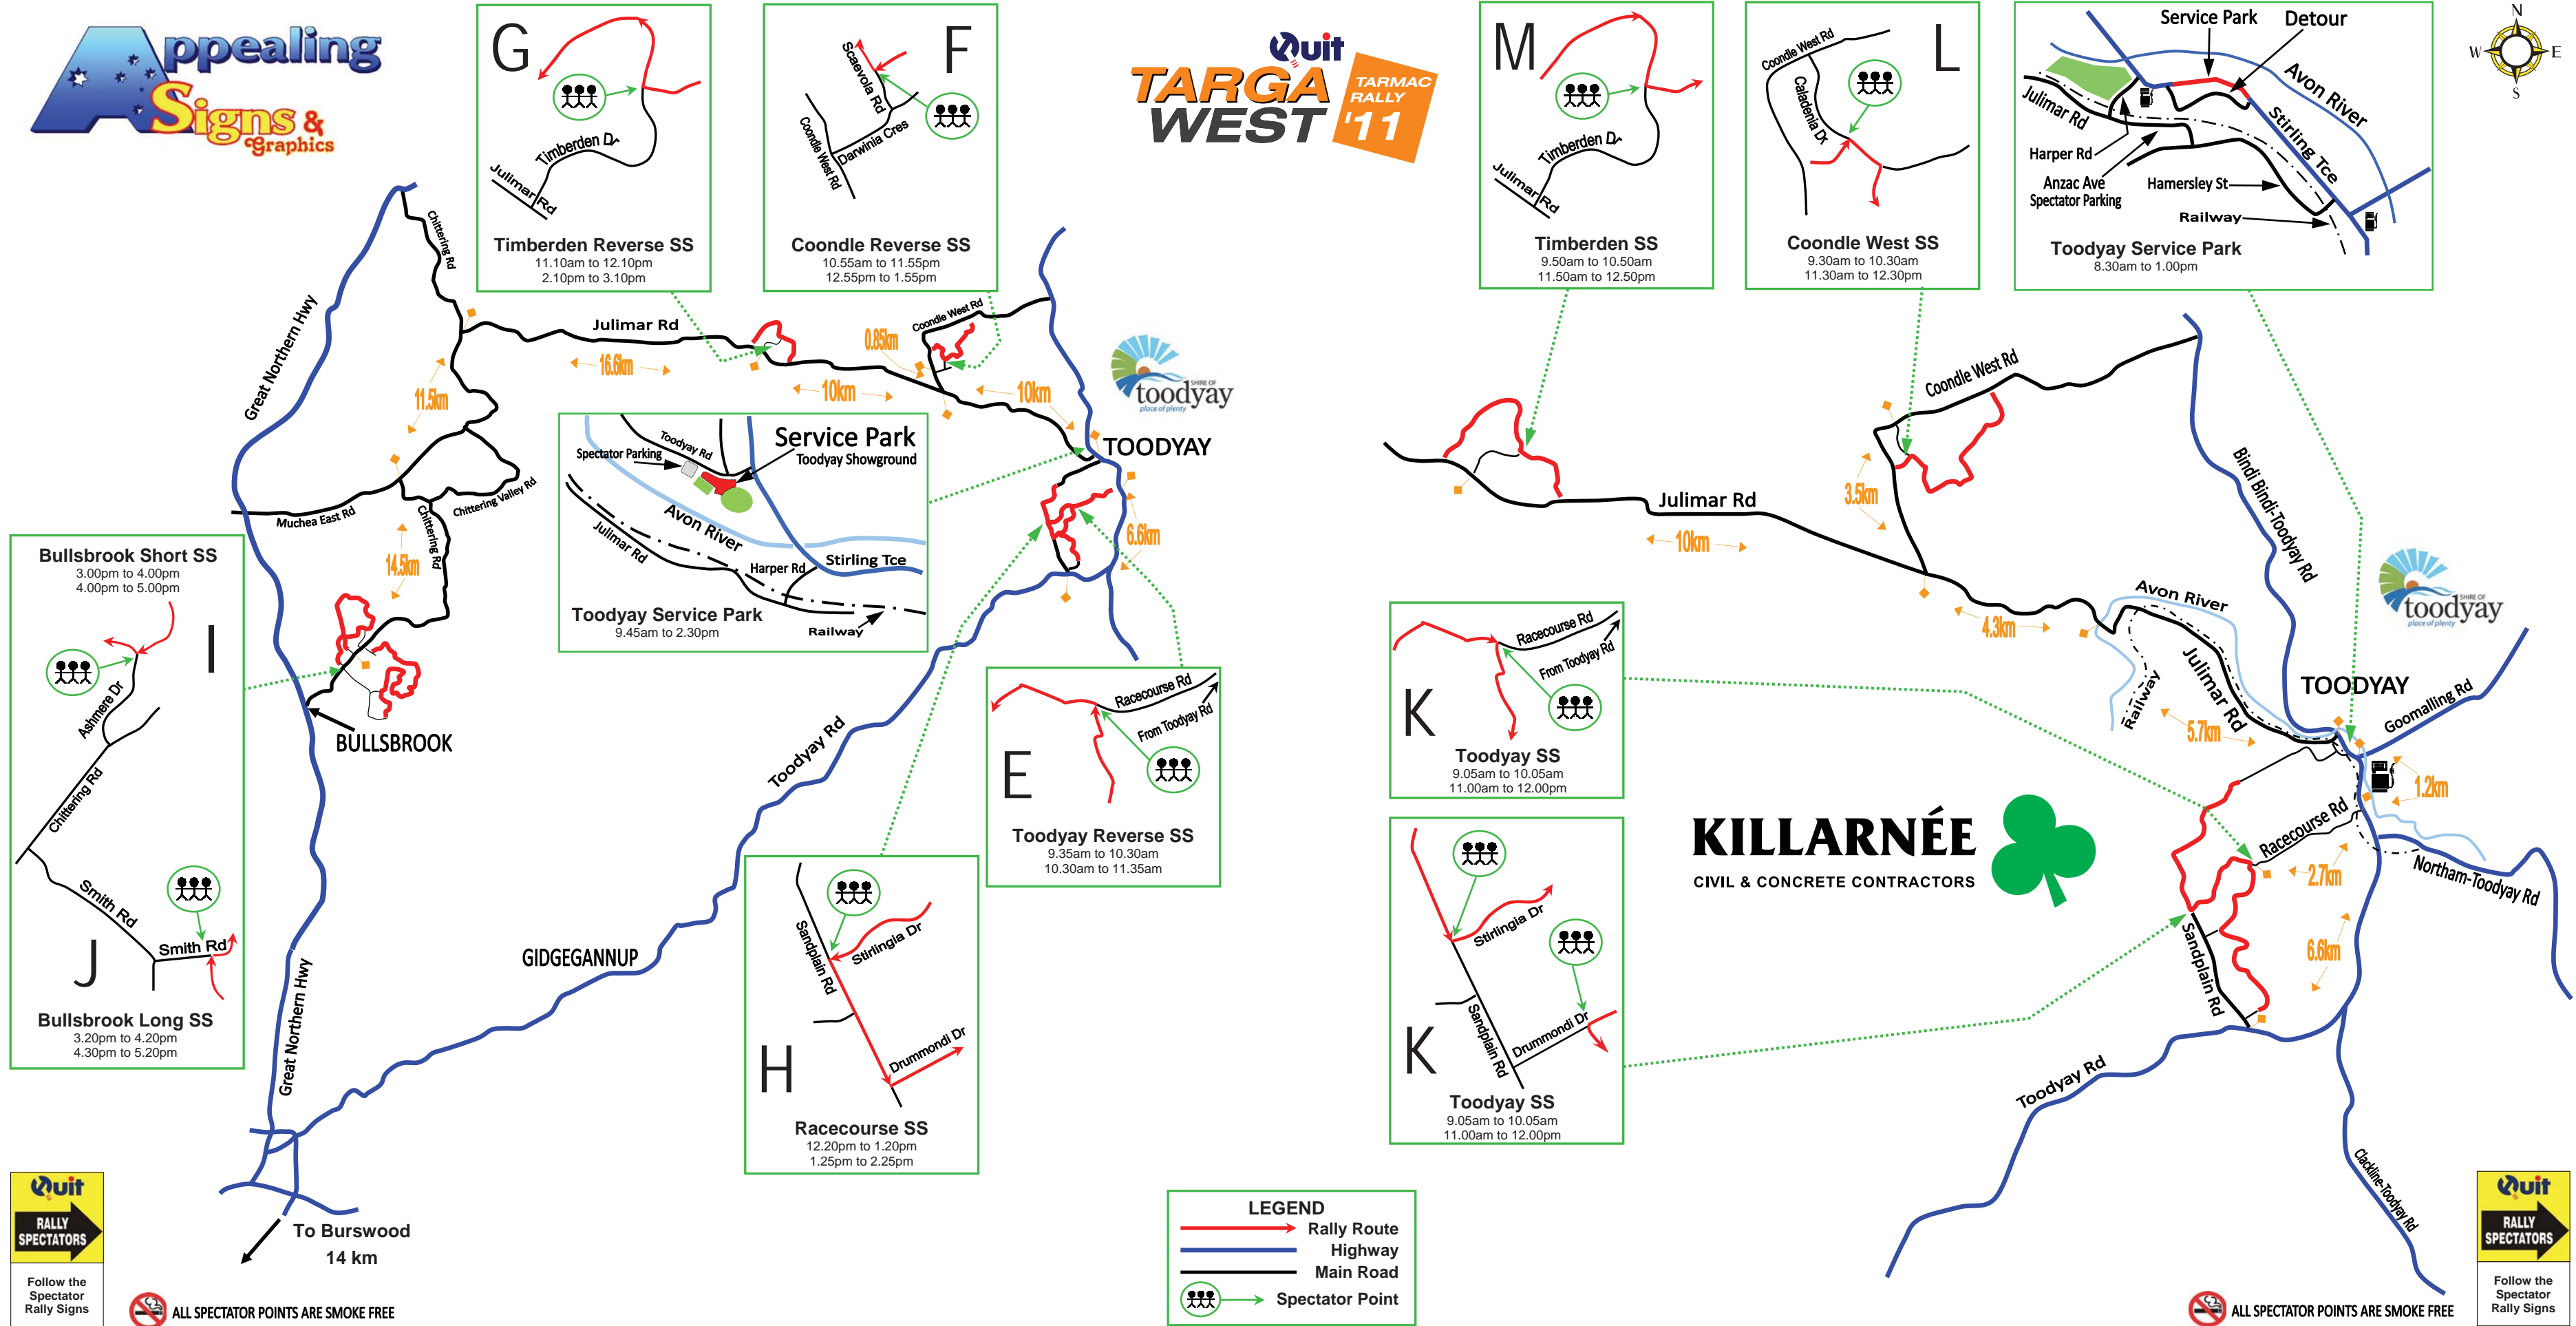

SATURDAY STAGES

SUNDAY STAGES

Appealing Signs & Graphics

Quit TARGA WEST TARMAC RALLY '11

Quit RALLY SPECTATORS
Follow the Spectator Rally Signs

ALL SPECTATOR POINTS ARE SMOKE FREE

Quit RALLY SPECTATORS
Follow the Spectator Rally Signs

ALL SPECTATOR POINTS ARE SMOKE FREE