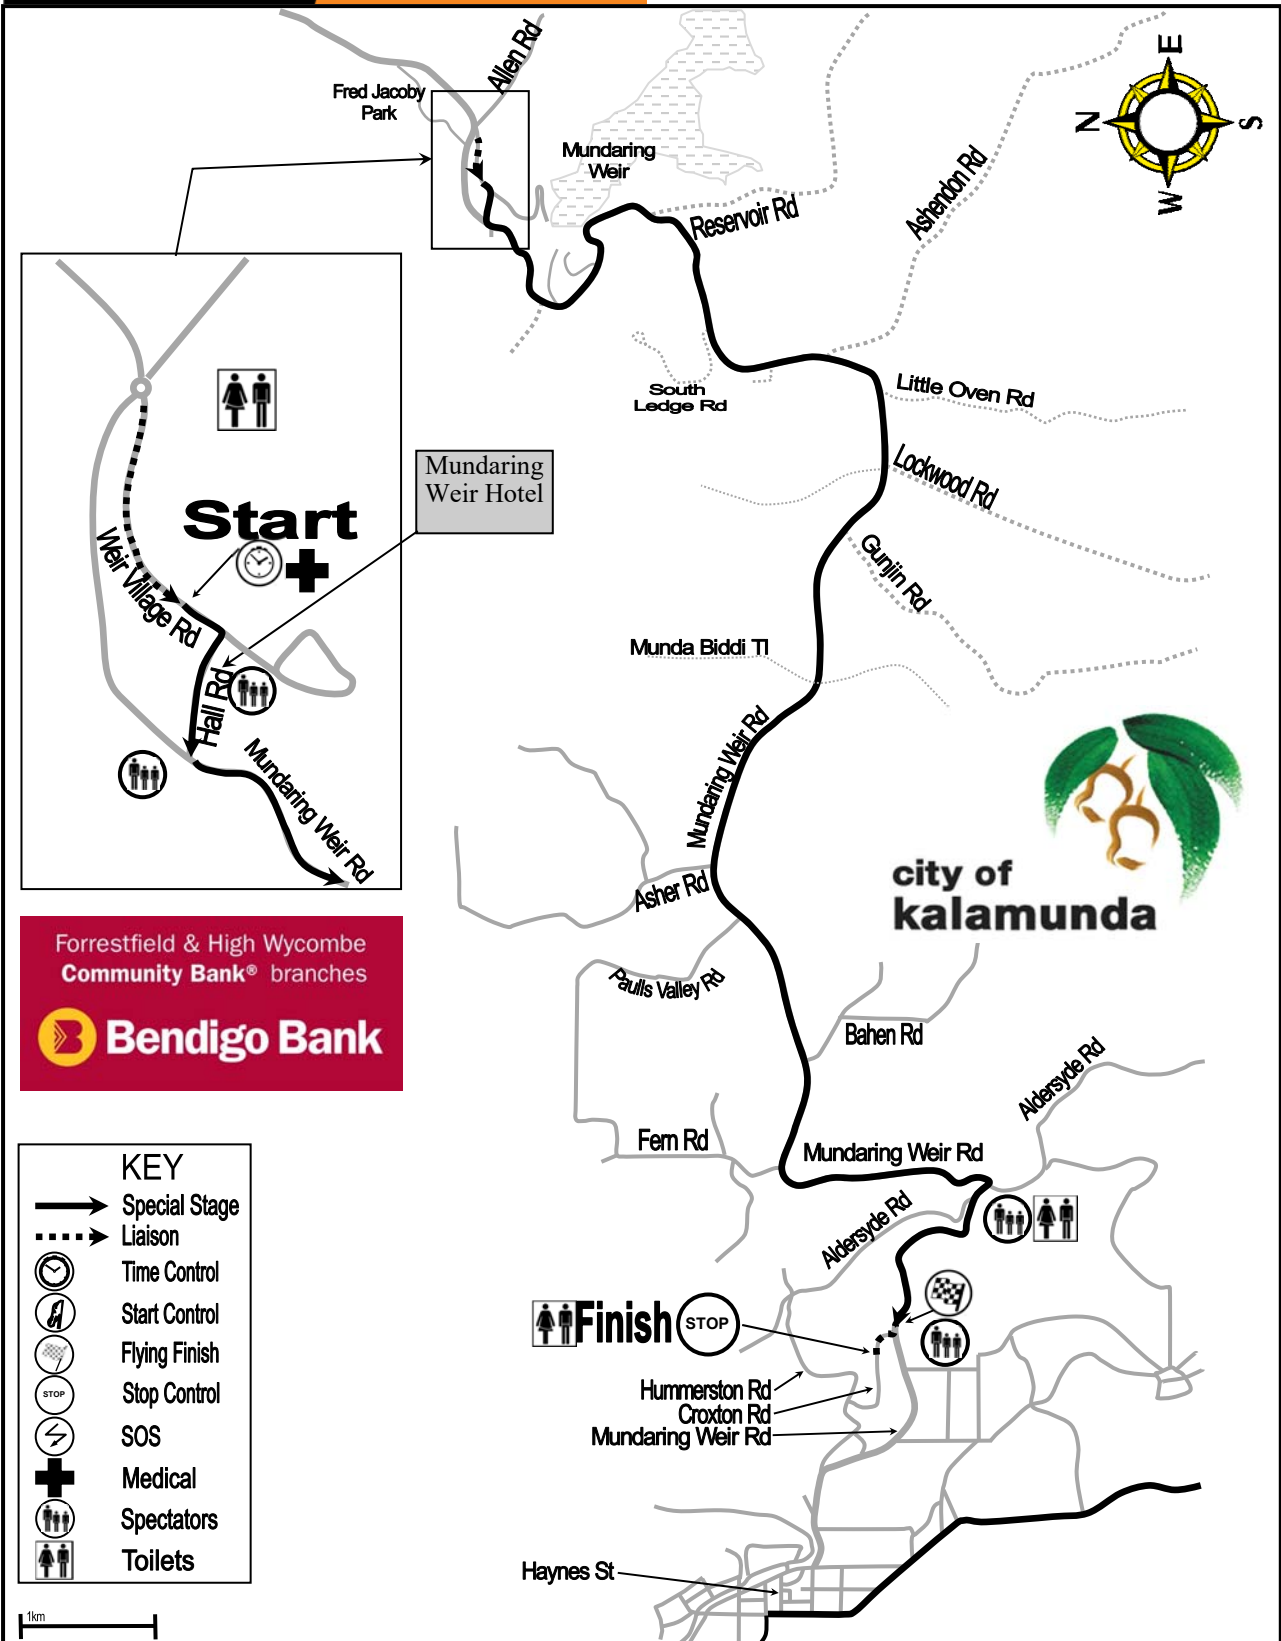

MAKE SMOKING HISTORY  
**TARGA WEST**

TARMAC RALLY '18

9-12 AUG 2018  
targawest.com.au

Kalamunda East Special Stage  
Friday 10th August 2018  
Stage will be run East to West twice  
then twice West to East

Forrestfield & High Wycombe  
Community Bank® branches  
**Bendigo Bank**

**ROAD CLOSURE TIMES**

Date	Road Closed	Rally Action	Road Open
10th August	9:00am	9:35am to 10:25am 10:35am to 11:25am 12:25pm to 1:15pm 2:10pm to 3:00pm	3:45pm

Road Open time is approximate only, the roads will be opened as soon as it is safe to do so.  
Road will be open between running of stages for approximately 30 minutes