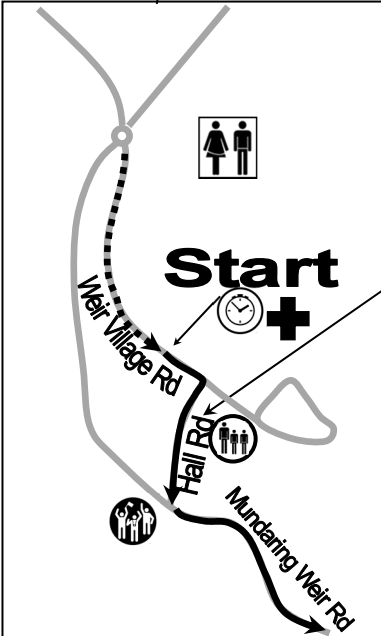

MAKE SMOKING HISTORY
TARGA WEST

TARMAC RALLY '19

8-11 AUG 2019
targawest.com.au

Kalamunda East Special Stage
Friday 9th August 2019
Stage will be run East to West twice
then twice West to East

Forrestfield & High Wycombe
Community Bank® branches
Bendigo Bank

- KEY**
- Special Stage
 - Liaison
 - ⌚ Time Control
 - 🏁 Start Control
 - 🏁 Flying Finish
 - STOP Stop Control
 - ⚡ SOS
 - ⛑ Medical
 - 👤 Spectators
 - 🚻 Toilets

ROAD CLOSURE TIMES			
Date	Road Closed	Rally Action	Road Open
9th August	9:30am	10:35am to 11:20am 11:40am to 12:25pm 1:25pm to 2:15pm 3:00pm to 3:45pm	4:15pm

Road Open time is approximate only, the roads will be opened as soon as it is safe to do so.
Road will be open between running of stages for approximately 30 minutes