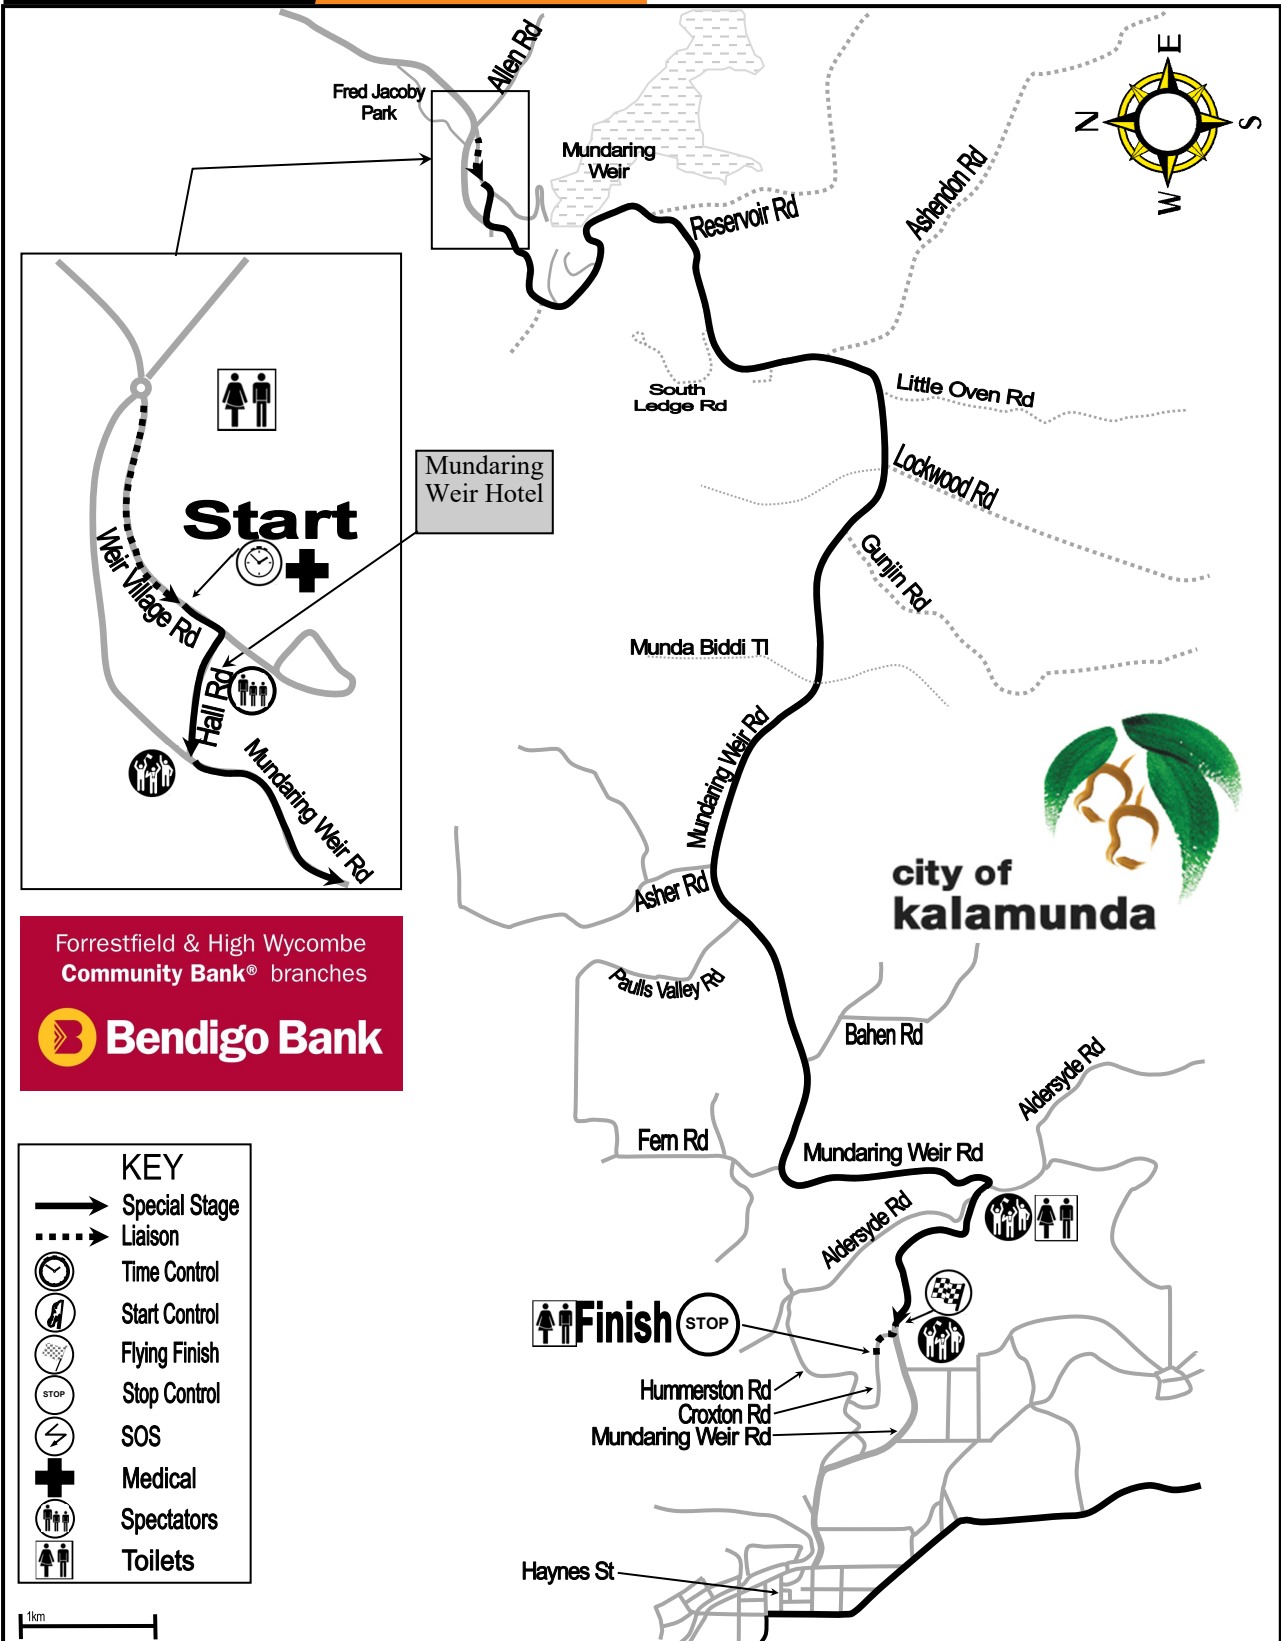

MAKE SMOKING HISTORY
TARGA WEST

TARMAC RALLY '19

8-11 AUG 2019
targawest.com.au

Kalamunda East Special Stage
Friday 9th August 2019
Stage will be run East to West twice
then twice West to East

Forrestfield & High Wycombe
Community Bank® branches
Bendigo Bank

- KEY**
- Special Stage
 - Liaison
 - ⌚ Time Control
 - 🏁 Start Control
 - 🏁 Flying Finish
 - STOP Stop Control
 - ⚡ SOS
 - ⛑ Medical
 - 👤 Spectators
 - 🚻 Toilets

ROAD CLOSURE TIMES			
Date	Road Closed	Rally Action	Road Open
9th August	9:30am	10:35am to 11:20am 11:40am to 12:25pm 1:25pm to 2:15pm 3:00pm to 3:45pm	4:15pm

Road Open time is approximate only, the roads will be opened as soon as it is safe to do so.
Road will be open between running of stages for approximately 30 minutes