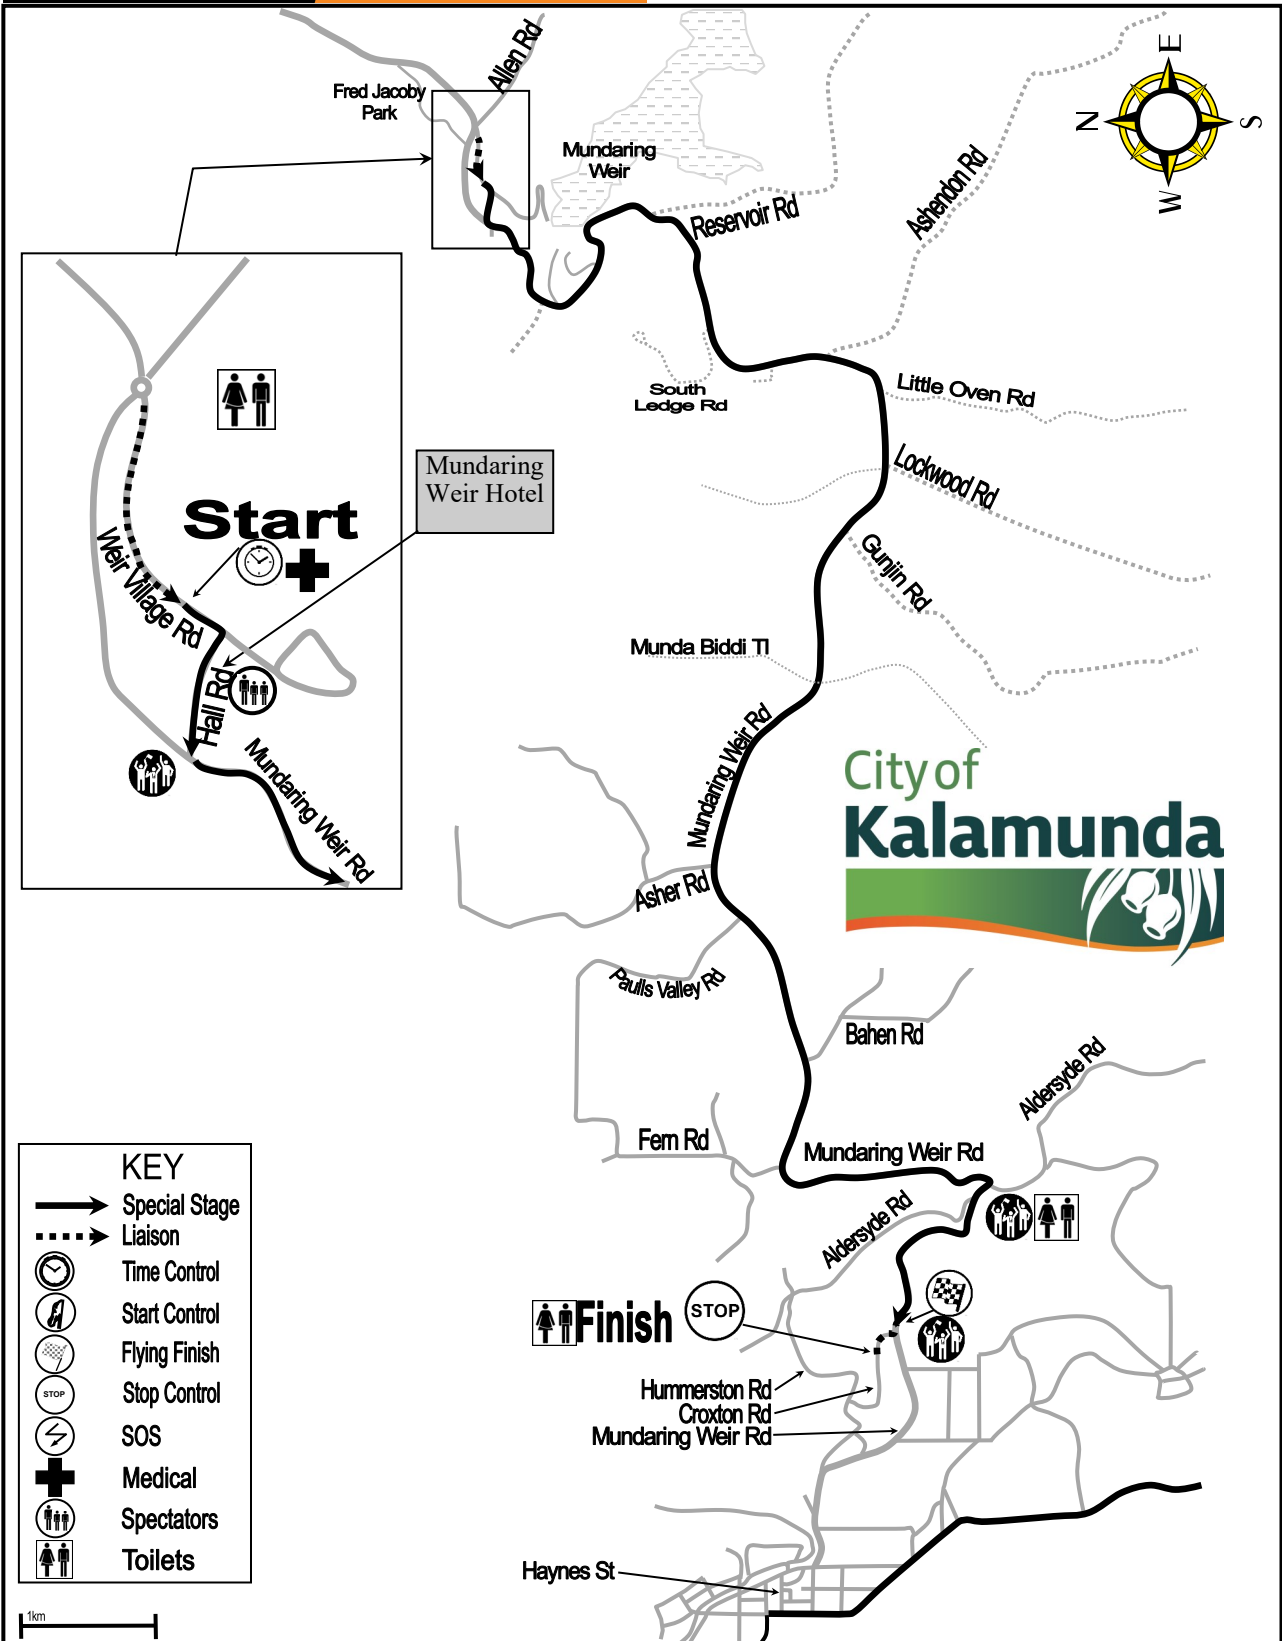

MAKE SMOKING HISTORY  
**TARGA WEST**

TARMAC RALLY '21

16<sup>th</sup>-19<sup>th</sup> SEPT  
targawest.com.au

**Kalamunda East Special Stage**  
**Friday 17 September 2021**  
Stage will be run East to West twice then twice West to East

- KEY**
- Special Stage
  - Liaison
  - ⌚ Time Control
  - 🏁 Start Control
  - 🏁 Flying Finish
  - STOP Stop Control
  - ⚡ SOS
  - ⛑ Medical
  - 👤 Spectators
  - 🚻 Toilets

**ROAD CLOSURE TIMES**

Date	Road Closed	Rally Action	Road Open
17 Septmber	10:00am	11:20am to 11:55am 12:25pm to 12:55pm 2:05pm to 2:40pm 3:15pm to 3:45pm	4:15pm

**Road Open time is approximate only, the roads will be opened as soon as it is safe to do so.  
Road will be open between running of stages for approximately 30 minutes**