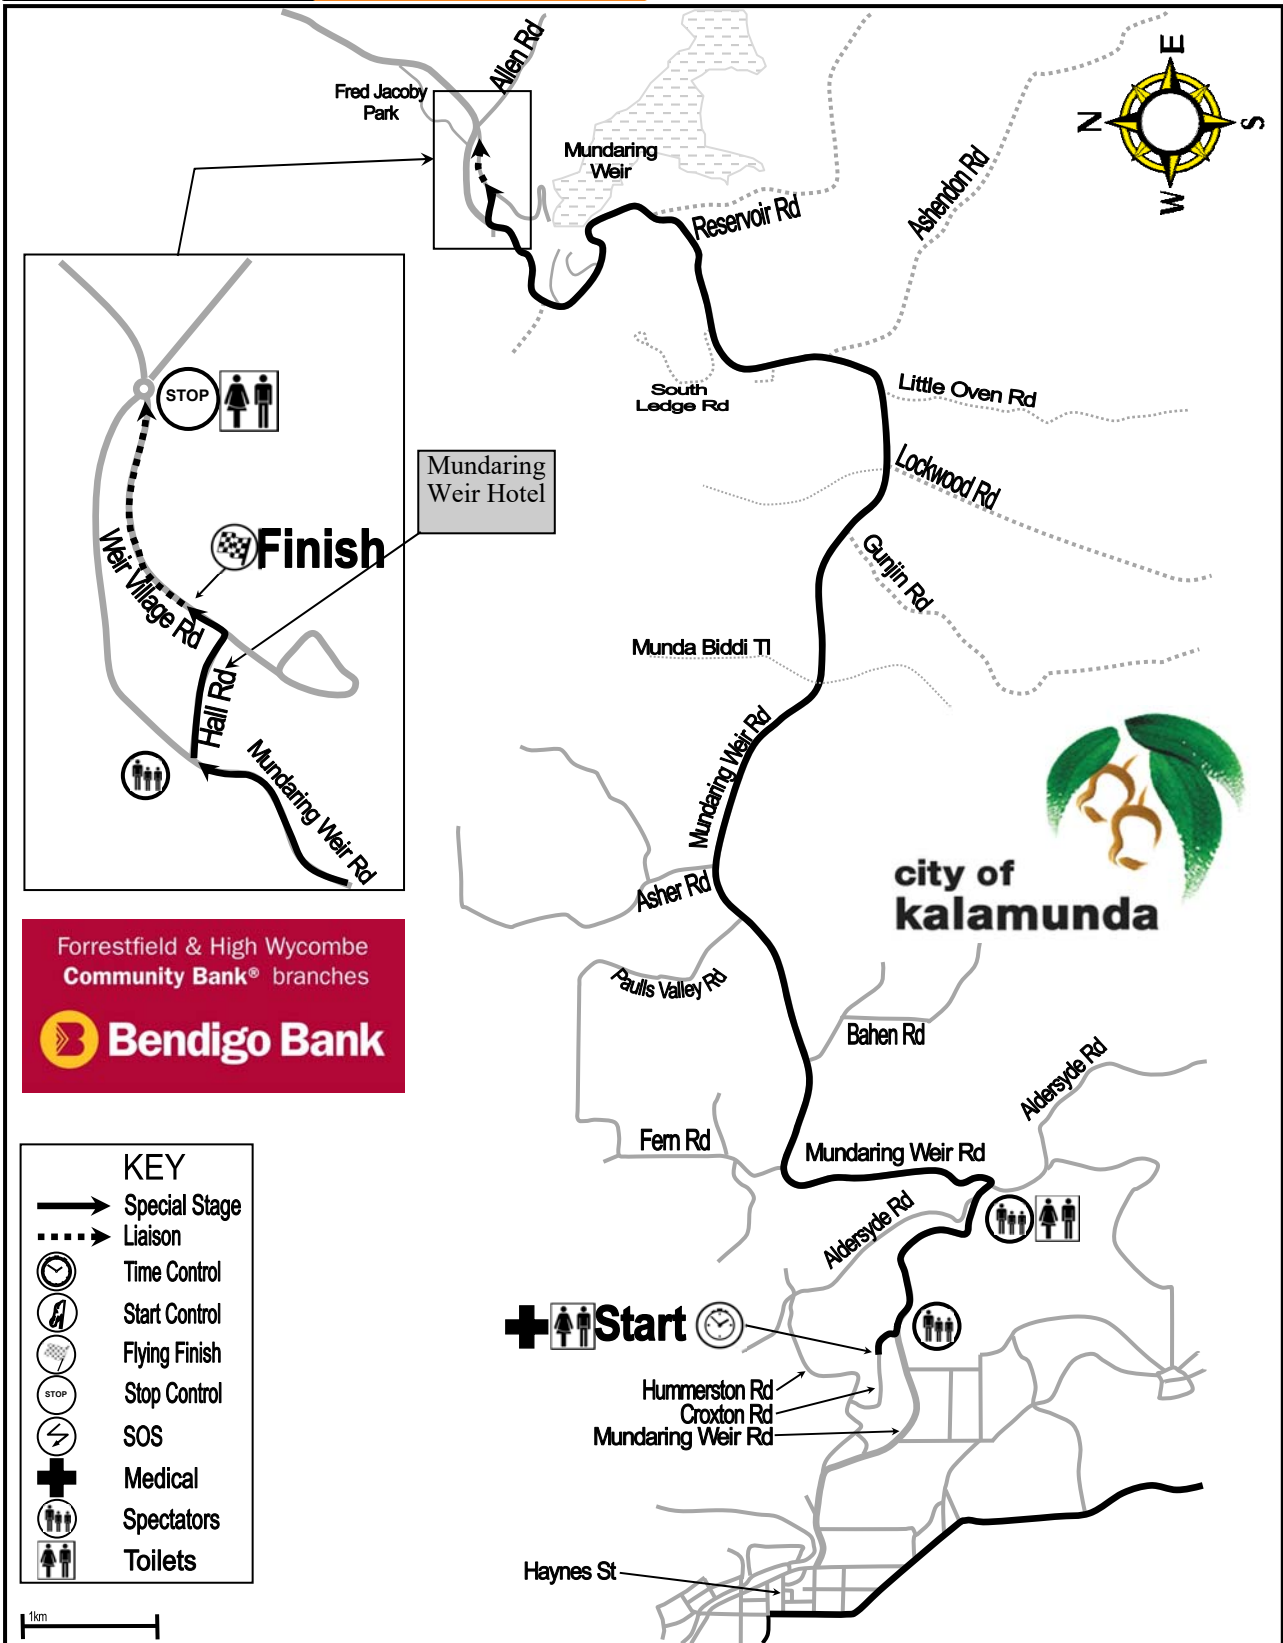

MAKE SMOKING HISTORY

TARGA WEST '18

TARMAC RALLY

9-12 AUG 2018

targawest.com.au

Kalamunda Special Stage
 Friday 10th August 2018
 Stage will be run East to West twice
 then twice West to East

Forrestfield & High Wycombe
Community Bank® branches

Bendigo Bank

ROAD CLOSURE TIMES			
Date	Road Closed	Rally Action	Road Open
10th August	9:00am	9:35am to 10:25am 10:35am to 11:25am 12:25pm to 1:15pm 2:10pm to 3:00pm	3:45pm

Road Open time is approximate only, the roads will be opened as soon as it is safe to do so.
 Road will be open between running of stages for approximately 30 minutes