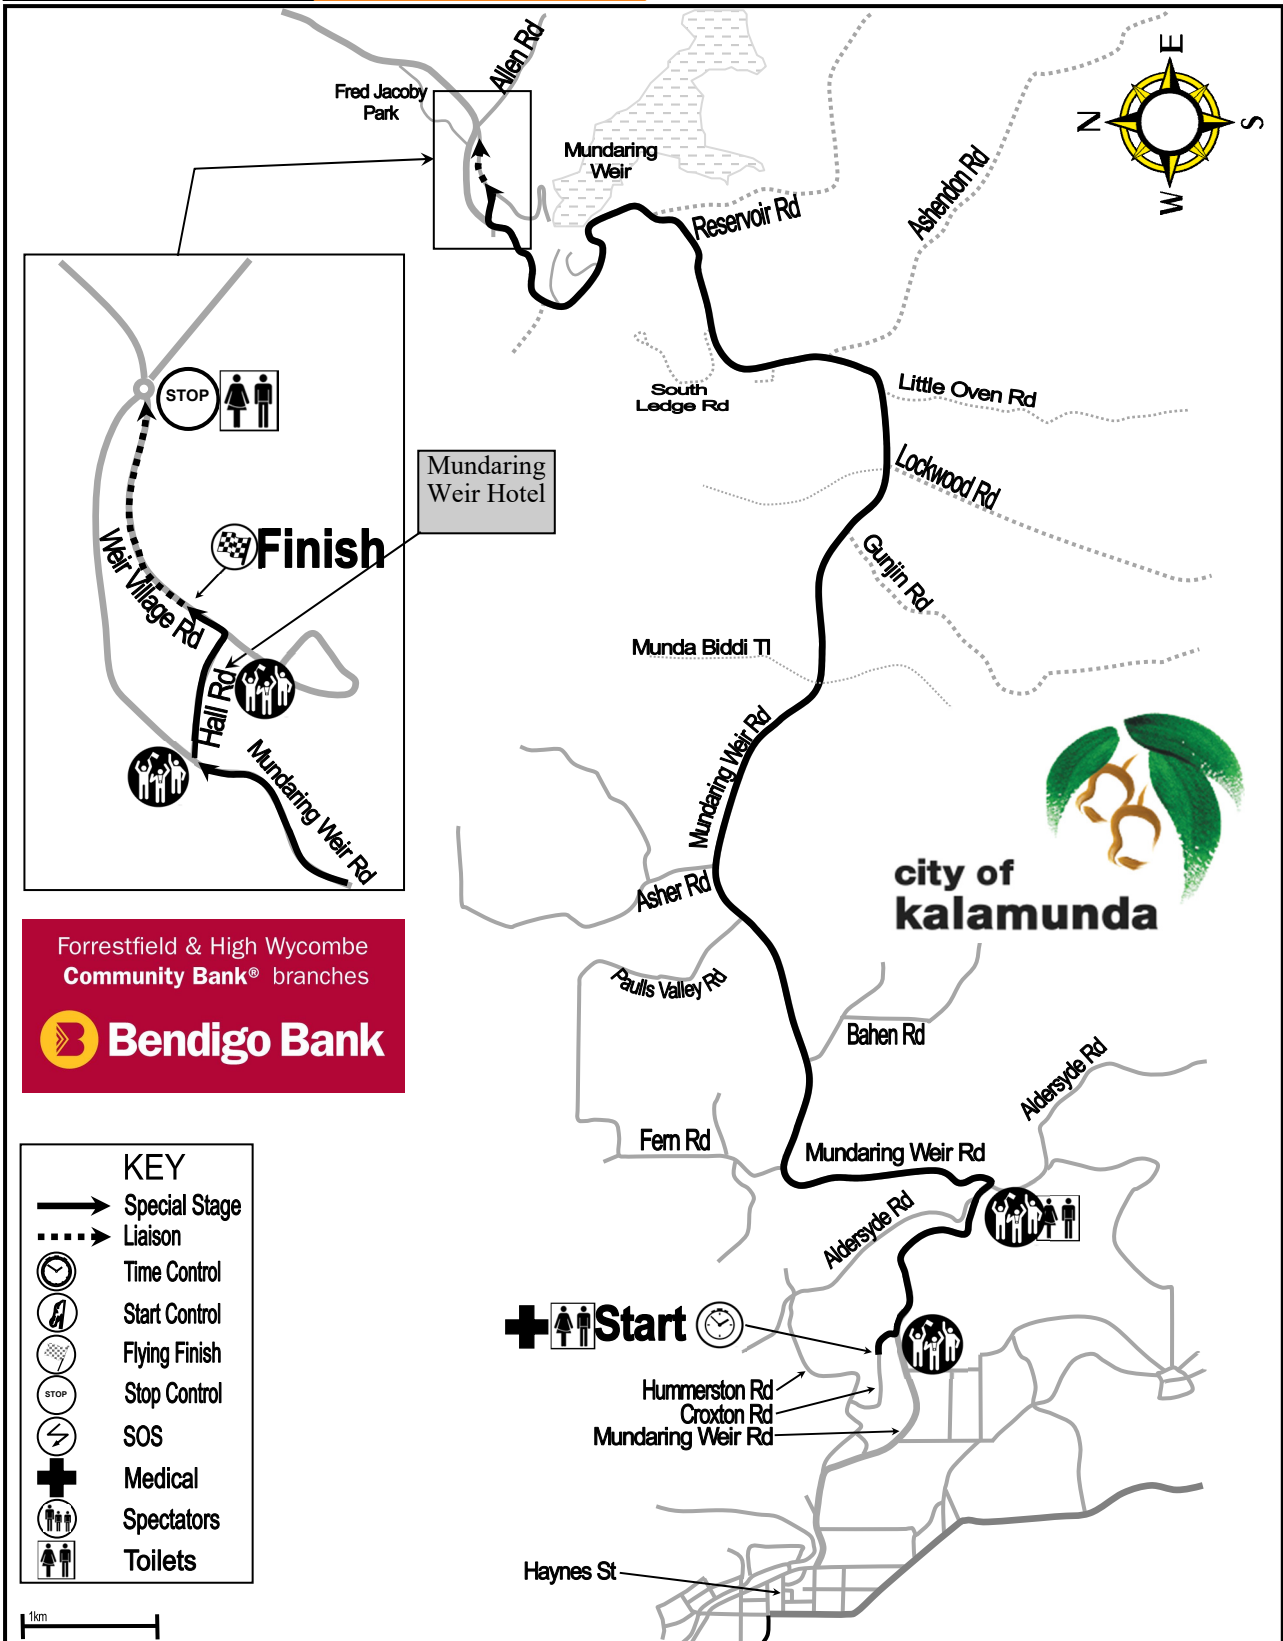

MAKE SMOKING HISTORY

TARGA WEST

TARMAC RALLY '19

8-11 AUG 2019
targawest.com.au

Kalamunda Special Stage
Friday 9th August 2019
Stage will be run East to West twice
then twice West to East

Forrestfield & High Wycombe
Community Bank® branches

Bendigo Bank

ROAD CLOSURE TIMES			
Date	Road Closed	Rally Action	Road Open
9th August	9:30am	10:35am to 11:20am 11:40am to 12:25pm 1:25pm to 2:15pm 3:00pm to 3:45pm	4:15pm

Road Open time is approximate only, the roads will be opened as soon as it is safe to do so.
Road will be open between running of stages for approximately 30 minutes