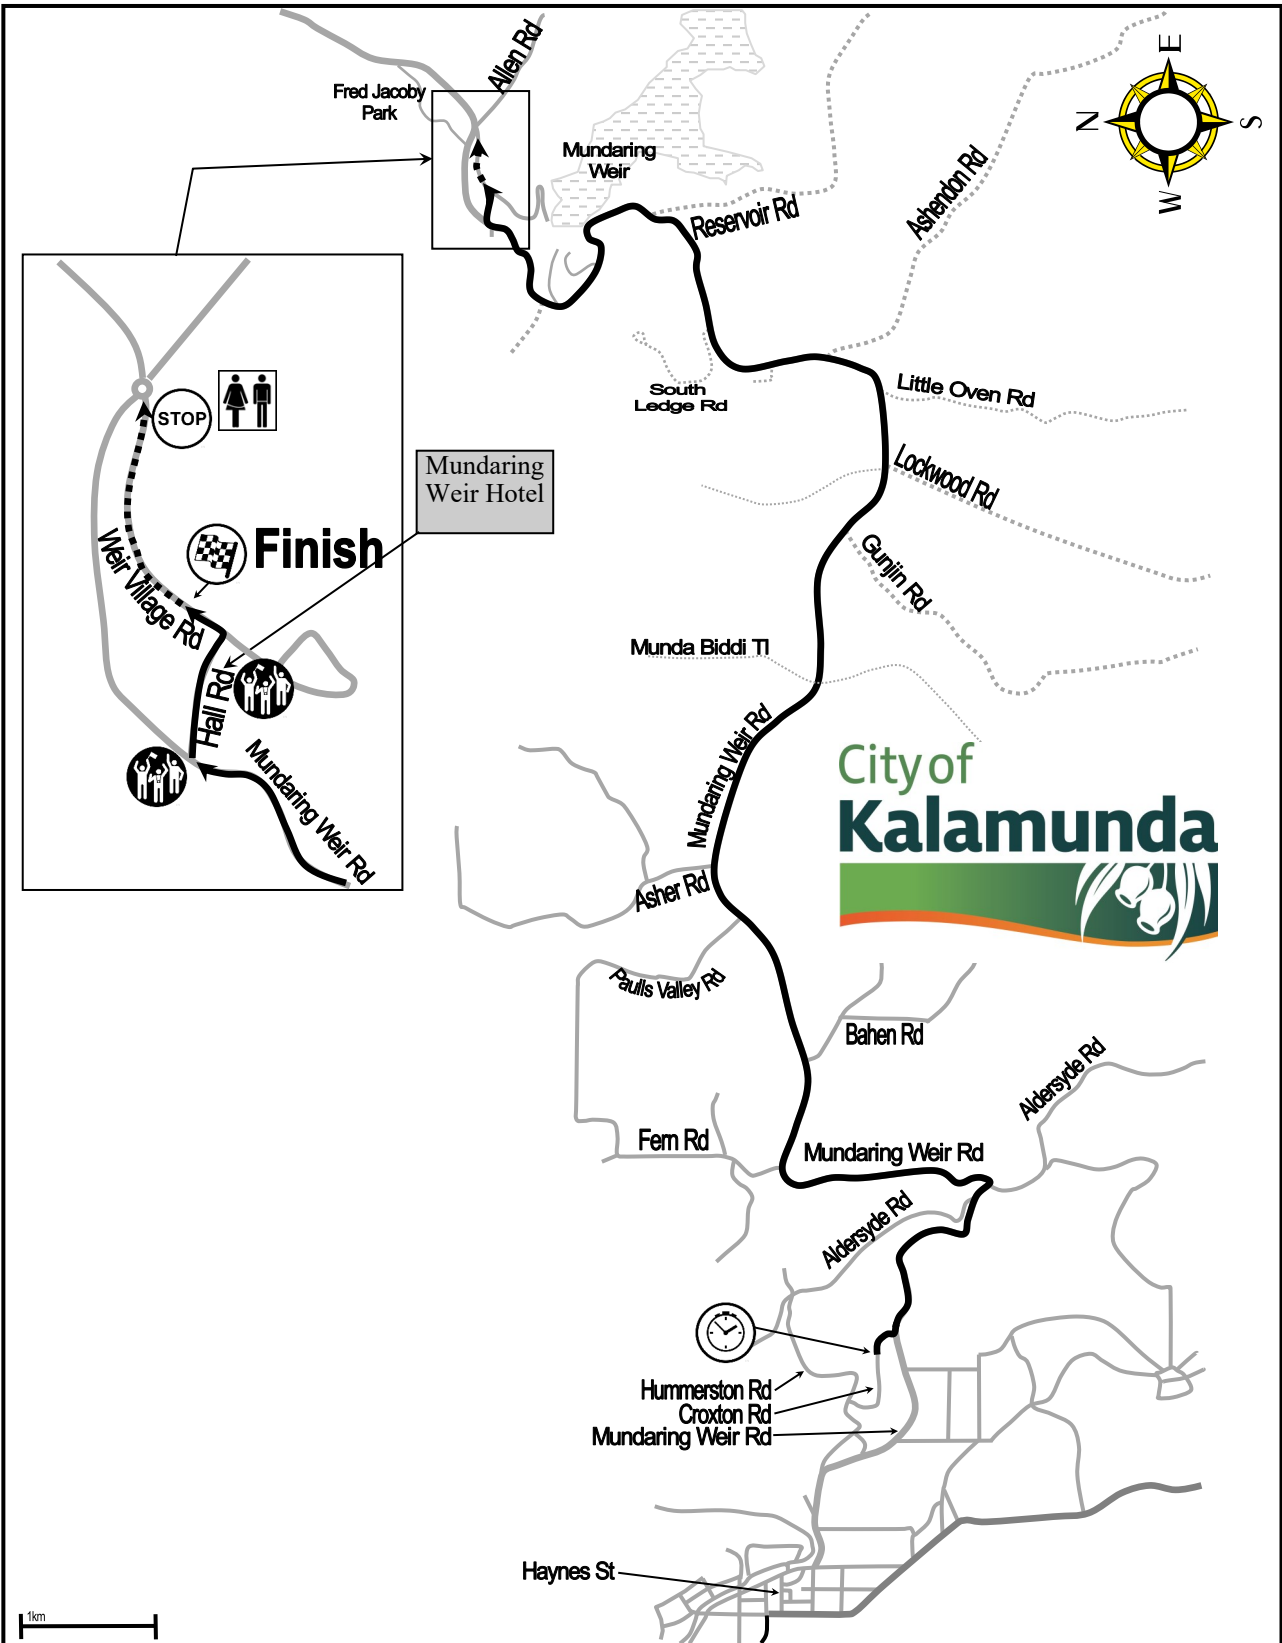

MAKE SMOKING HISTORY

TARGA WEST

TARMAC RALLY '21

16th-19th SEPT
targawest.com.au

Kalamunda Special Stage
Friday 17 September 2021
Stage will be run East to West twice
then twice West to East

ROAD CLOSURE TIMES

Date	Road Closed	Rally Action	Road Open
17 September	10:00am	11:20am to 11:55am 12:25pm to 12:55pm 2:05pm to 2:40pm 3:15pm to 3:45pm	4:15pm