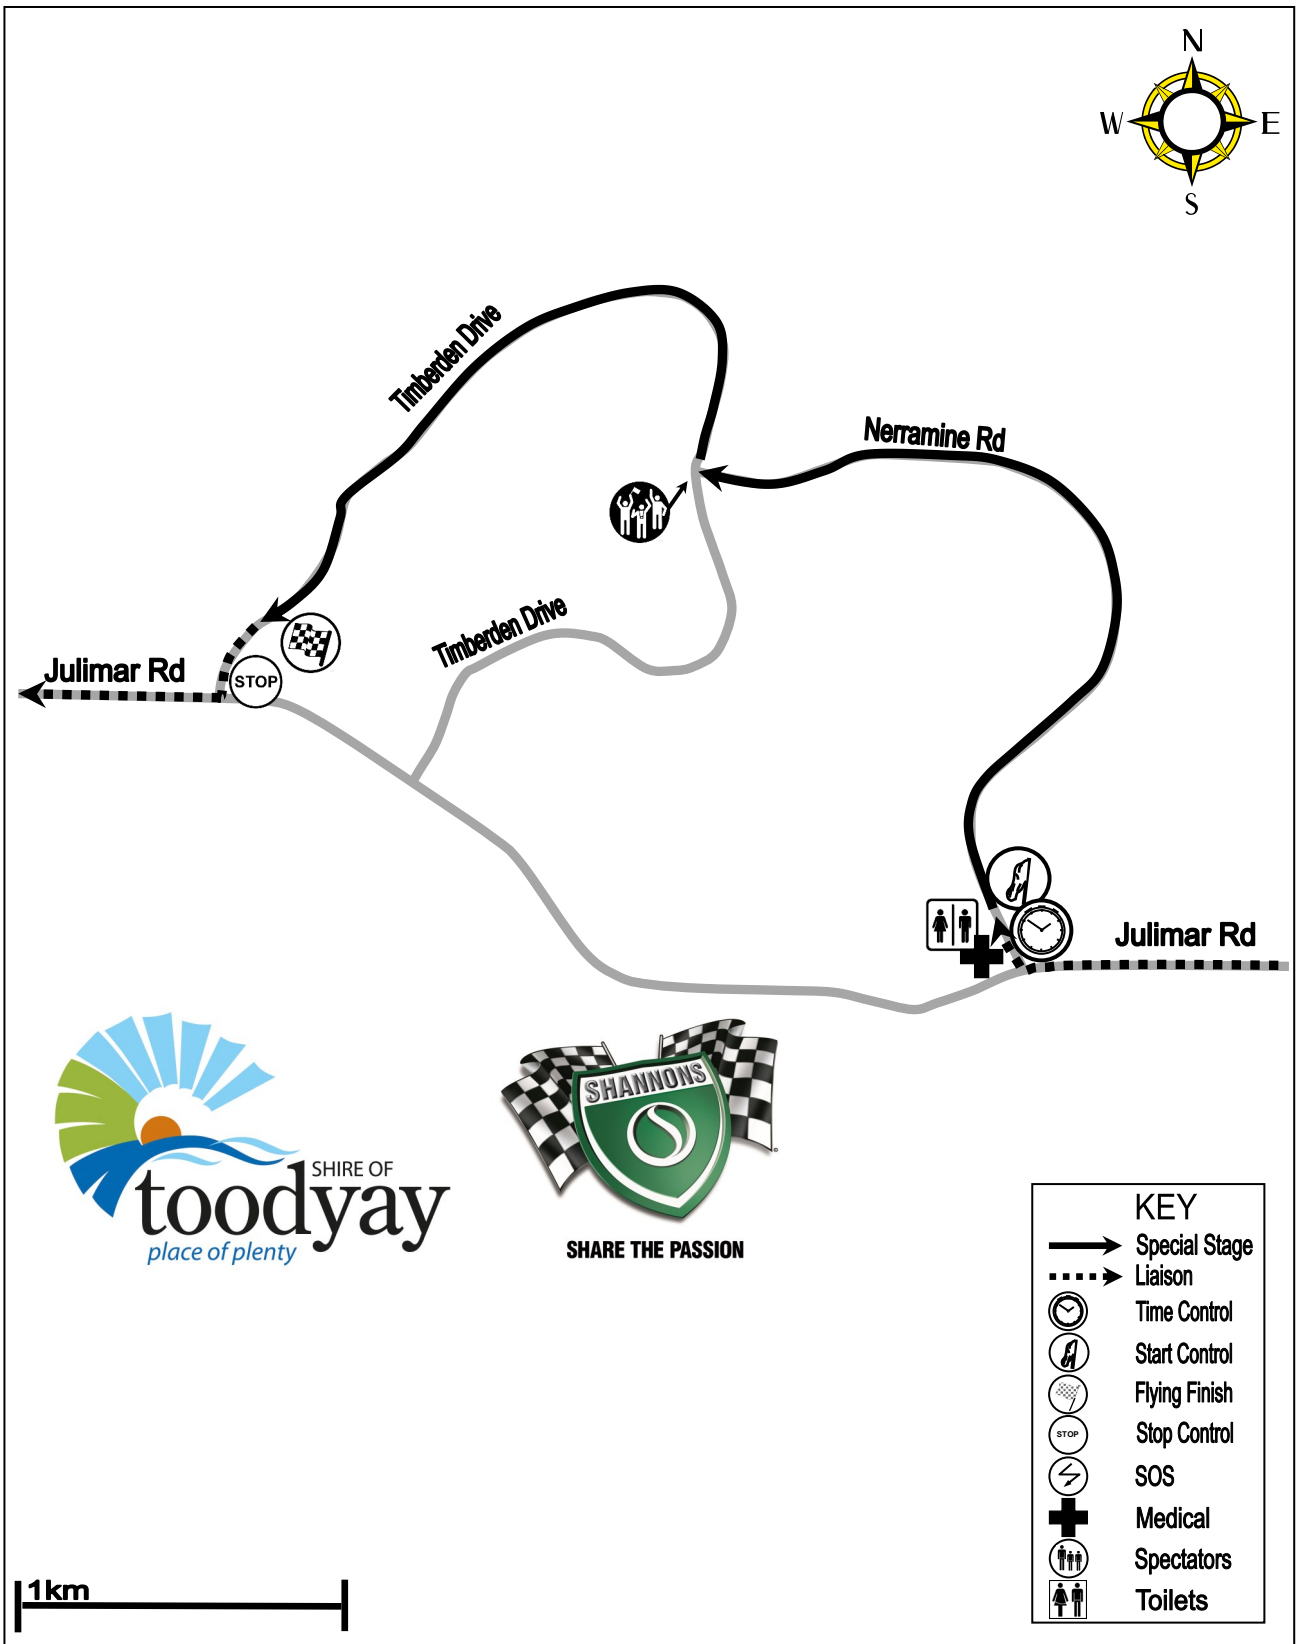

MAKE SMOKING HISTORY

TARGA WEST TARMAC RALLY '21

16th-19th SEPT
targawest.com.au

Timberden East Special Stage

Saturday 18 September 2021

SHARE THE PASSION

KEY	
	Special Stage Liaison
	Liaison
	Time Control
	Start Control
	Flying Finish
	Stop Control
	SOS
	Medical
	Spectators
	Toilets

ROAD CLOSURE TIMES			
Date	Road Closed	Rally Action	Road Open
18 September	9:30am 12:30pm	10:20am to 11:10am 1:25pm to 2:15pm	11:30am 2:30pm

Road Open time is approximate only, the roads will be opened as soon as it is safe to do so.