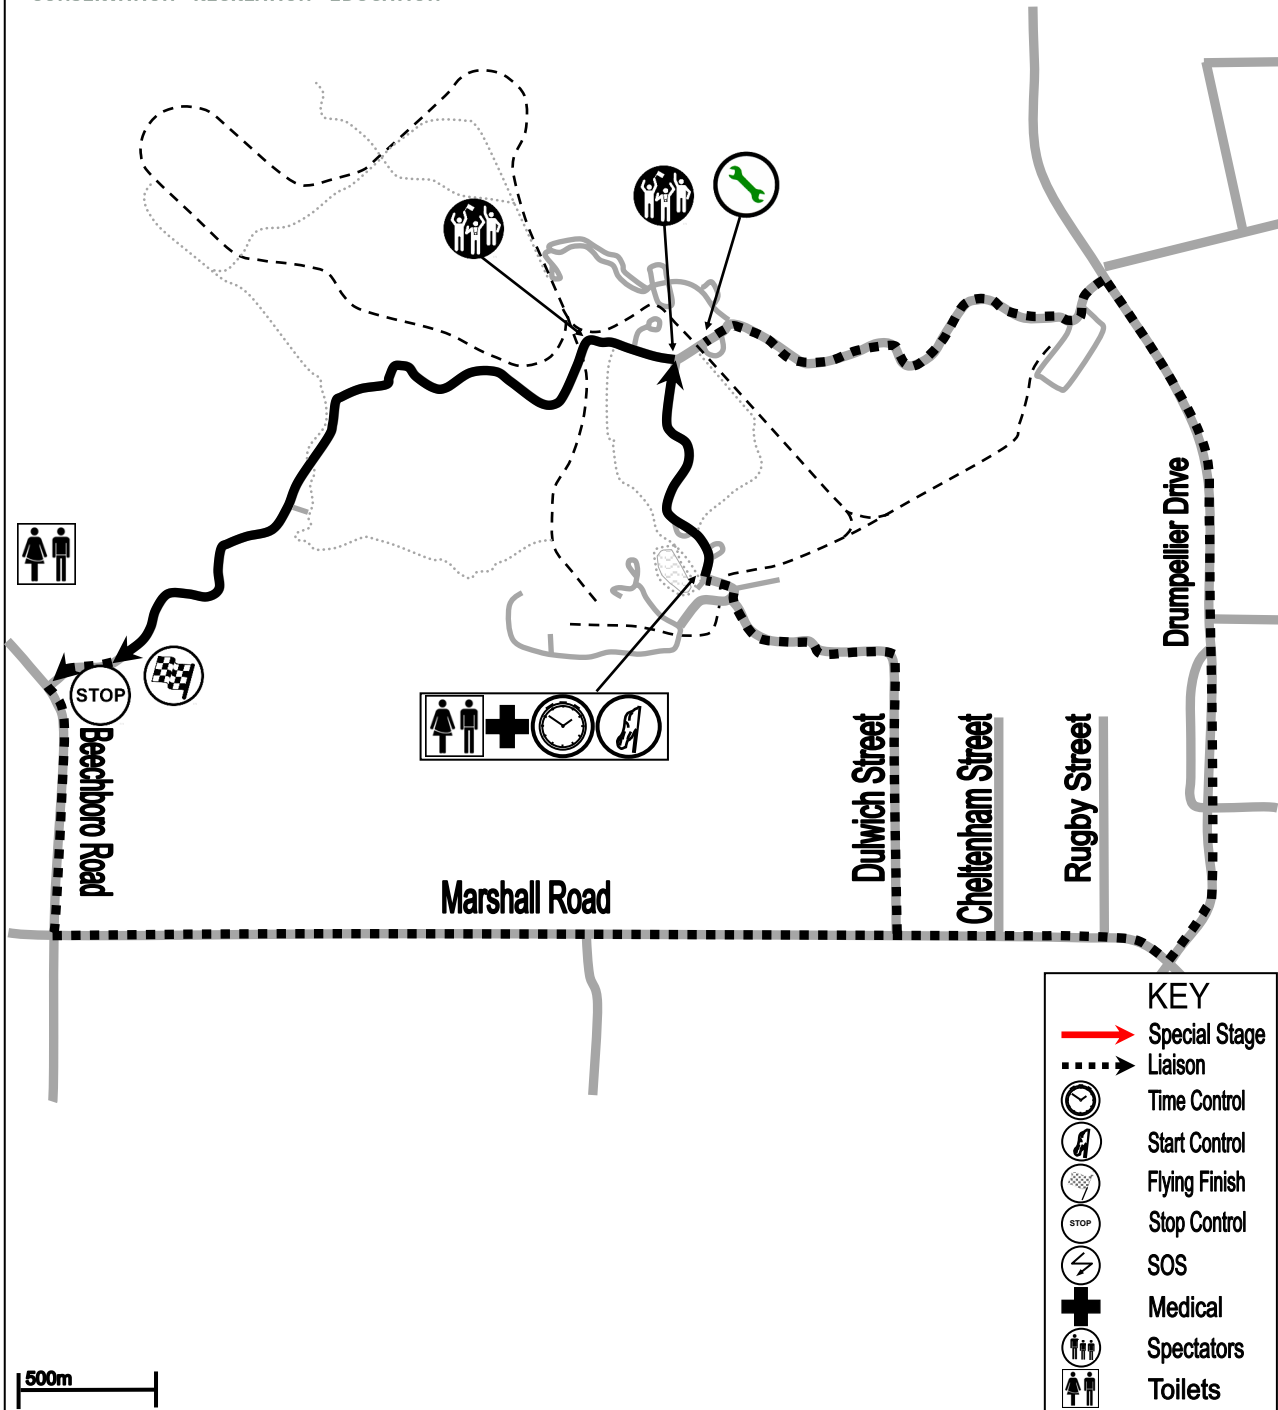

MAKE SMOKING HISTORY

TARGA WEST '21
TARMAC RALLY

16th - 19th SEPT
targawest.com.au

**Whiteman Park East
Special Stage
Thursday 16 September**

WHITEMAN PARK
CONSERVATION • RECREATION • EDUCATION

KEY	
	Special Stage
	Liaison
	Time Control
	Start Control
	Flying Finish
	Stop Control
	SOS
	Medical
	Spectators
	Toilets

ROAD CLOSURE TIMES			
Date	Road Closed	Rally Action	Road Open
16 September	10:00am	2:05pm to 3:15pm	3:30pm

Road Open time is approximate only, the roads will be opened as soon as it is safe to do so.

MAKE SMOKING HISTORY

16th-19th SEPT
targawest.com.au

**Whiteman Park East
Special Stage
Thursday 16 September 2021**

WHITEMAN PARK
RECREATION & CONSERVATION RESERVE

EVAC MAP

500m

KEY	
	Special Stage Liaison
	Liaison
	Time Control
	Start Control
	Flying Finish
	Stop Control
	SOS
	Medical
	Spectators
	Toilets

Whiteman Park East Special Stage Thursday 16 September 2021

WHITEMAN PARK
CONSERVATION • RECREATION • EDUCATION

KEY	
	Special Stage
	Liaison
	Time Control
	Start Control
	Flying Finish
	Stop Control
	SOS
	Medical
	Spectators
	Toilets