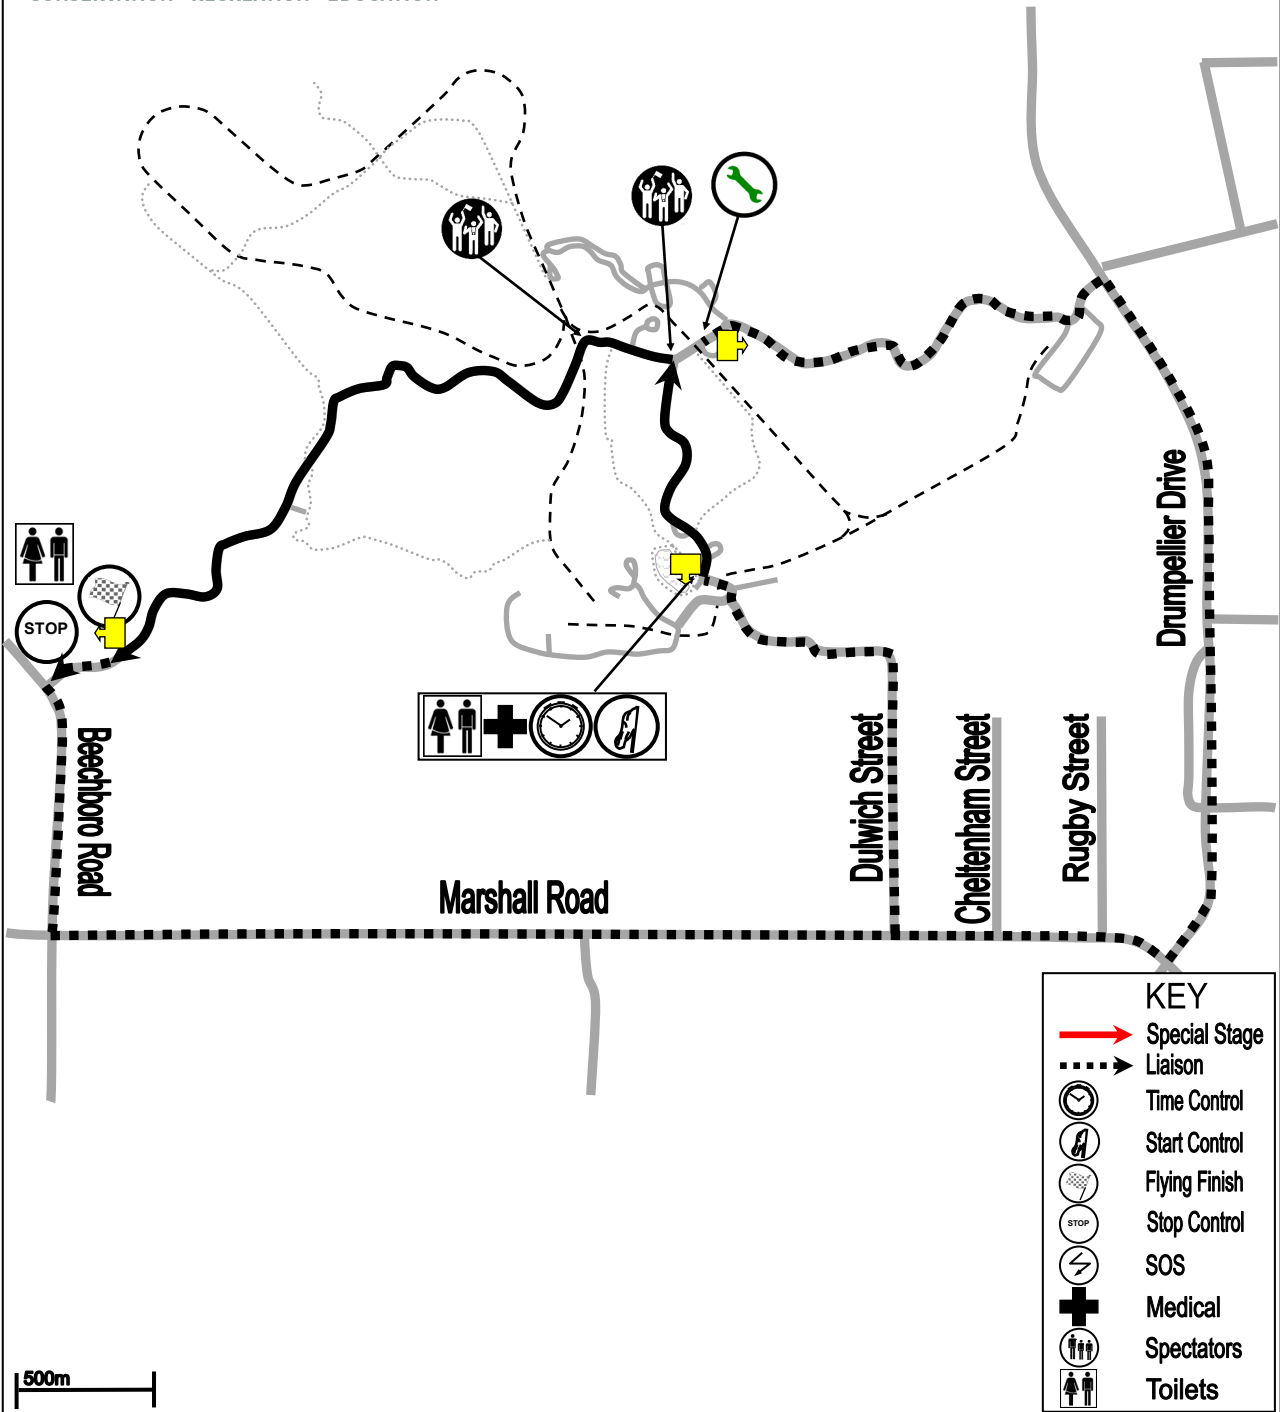

ROAD CLOSURE TIMES			
Date	Road Closed	Rally Action	Road Open
16 September	10:00am	2:05pm to 3:15pm	3:30pm

Road Open time is approximate only, the roads will be opened as soon as it is safe to do so.

MAKE SMOKING HISTORY

16th-19th SEPT
targawest.com.au

**Whiteman Park East
Special Stage
Thursday 16 September 2021**

WHITEMAN PARK
RECREATION & CONSERVATION RESERVE

EVAC MAP

500m

KEY	
	Special Stage Liaison
	Liaison
	Time Control
	Start Control
	Flying Finish
	Stop Control
	SOS
	Medical
	Spectators
	Toilets

Whiteman Park East Special Stage Thursday 16 September 2021

WHITEMAN PARK
CONSERVATION • RECREATION • EDUCATION

KEY	
	Special Stage
	Liaison
	Time Control
	Start Control
	Flying Finish
	Stop Control
	SOS
	Medical
	Spectators
	Toilets