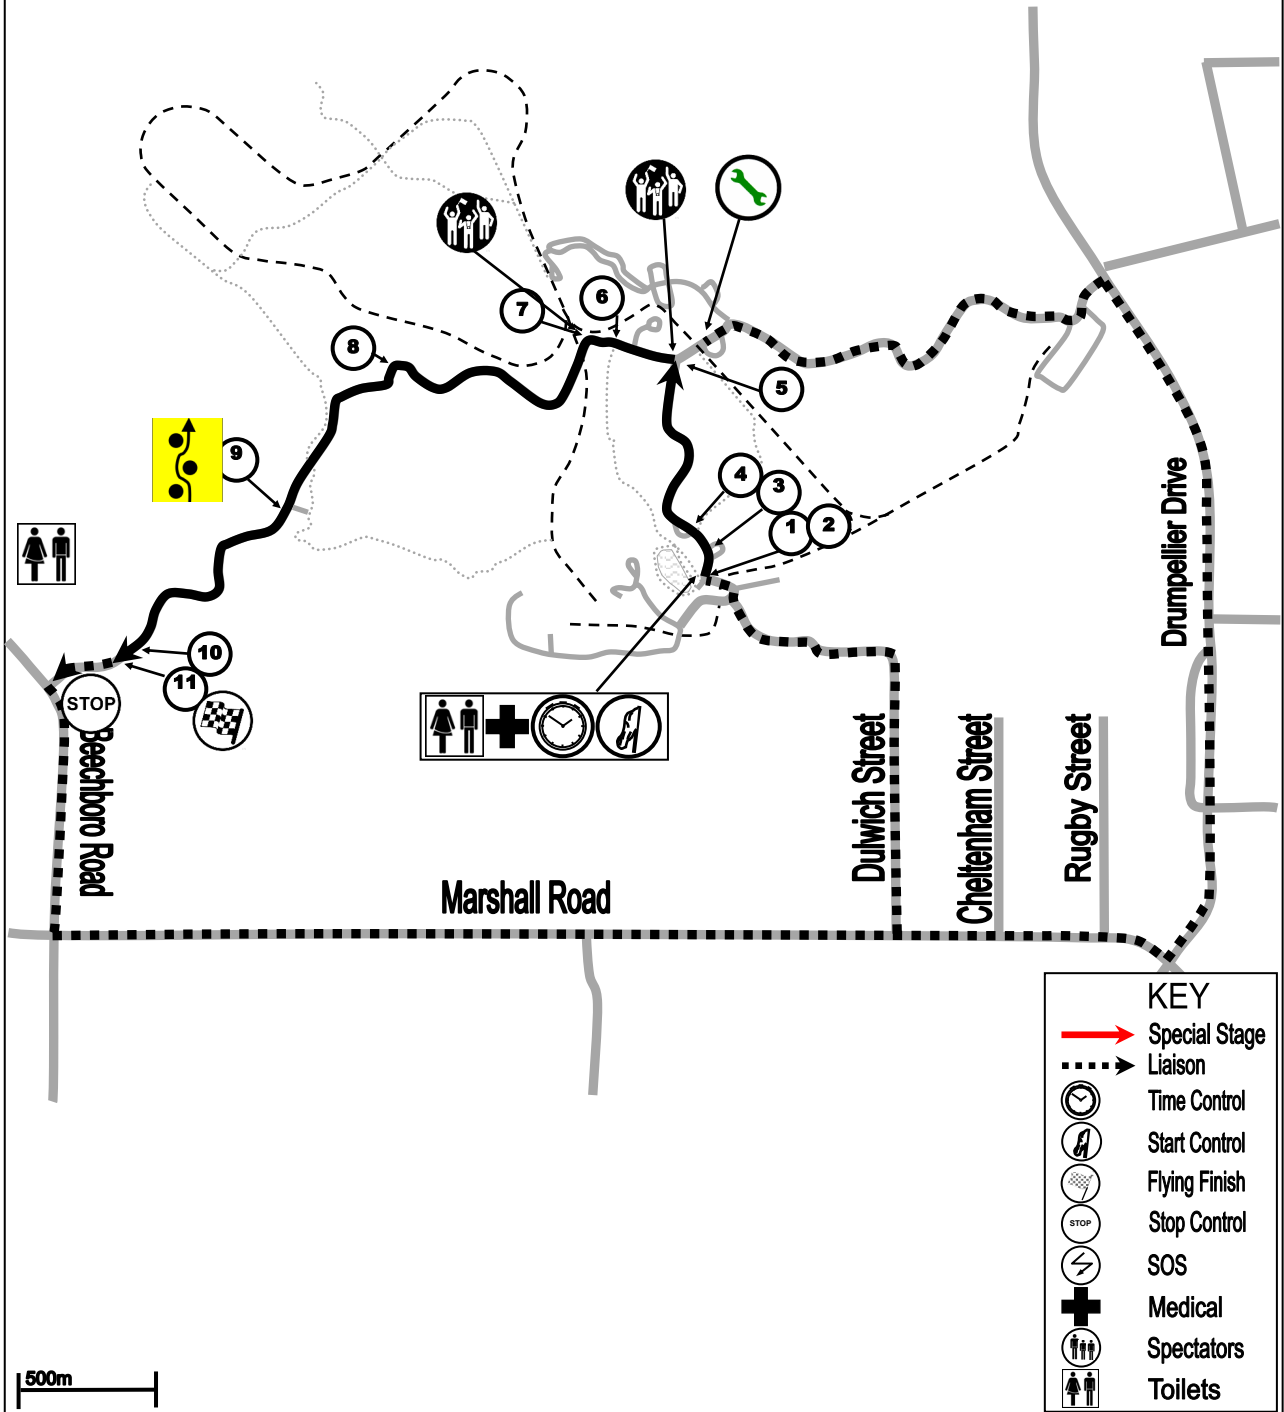

ROAD CLOSURE TIMES			
Date	Road Closed	Rally Action	Road Open
16 September	10:00am	2:05pm to 3:15pm	3:30pm

Road Open time is approximate only, the roads will be opened as soon as it is safe to do so.

MAKE SMOKING HISTORY

TARGA WEST '21

TARMAC RALLY

16th-19th SEPT
targawest.com.au

**Whiteman Park East
Special Stage
Thursday 16 September 2021**

WHITEMAN PARK

MAKE SMOKING HISTORY

TARGA WEST '21

TARMAC RALLY

16th-19th SEPT
targawest.com.au

**Whiteman Park East
Special Stage
Thursday 16 September 2021**

WHITEMAN PARK
RECREATION & CONSERVATION RESERVE

EVAC MAP

500m

KEY	
	Special Stage Liaison
	Liaison
	Time Control
	Start Control
	Flying Finish
	Stop Control
	SOS
	Medical
	Spectators
	Toilets

Whiteman Park East Special Stage Thursday 16 September 2021

WHITEMAN PARK
CONSERVATION • RECREATION • EDUCATION

KEY	
	Special Stage
	Liaison
	Time Control
	Start Control
	Flying Finish
	Stop Control
	SOS
	Medical
	Spectators
	Toilets