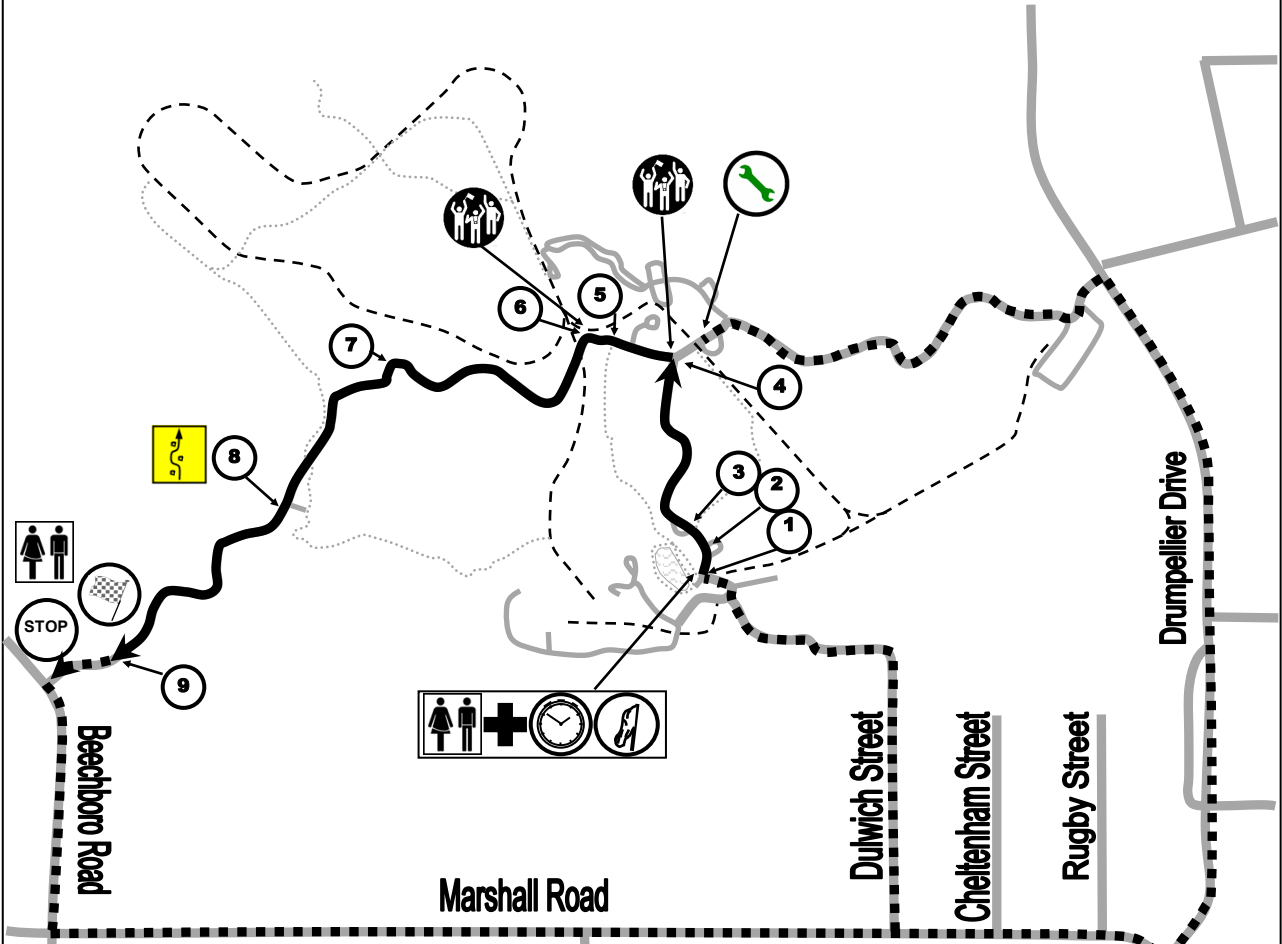

ROAD CLOSURE TIMES			
Date	Road Closed	Rally Action	Road Open
16 September	10:00am	2:05pm to 3:15pm	3:30pm

Road Open time is approximate only, the roads will be opened as soon as it is safe to do so.

MAKE SMOKING HISTORY

TARGA WEST '21

TARMAC RALLY

16th-19th SEPT
targawest.com.au

**Whiteman Park East
Special Stage
Thursday 16 September 2021**

WHITEMAN PARK

MAKE SMOKING HISTORY

TARGA WEST '21

TARMAC RALLY

16th-19th SEPT
targawest.com.au

**Whiteman Park East
Special Stage
Thursday 16 September 2021**

WHITEMAN PARK
RECREATION & CONSERVATION RESERVE

EVAC MAP

500m

KEY	
	Special Stage Liaison
	Liaison
	Time Control
	Start Control
	Flying Finish
	Stop Control
	SOS
	Medical
	Spectators
	Toilets

Whiteman Park East Special Stage Thursday 16 September 2021

WHITEMAN PARK
CONSERVATION • RECREATION • EDUCATION

KEY	
	Special Stage
	Liaison
	Time Control
	Start Control
	Flying Finish
	Stop Control
	SOS
	Medical
	Spectators
	Toilets